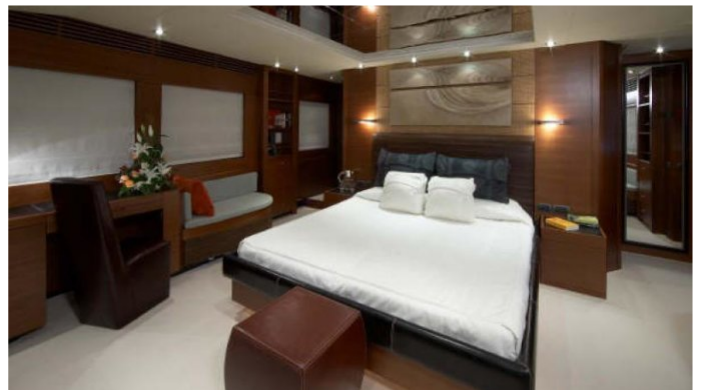

MORE PHOTOS, VIDEO OR INTERACTIVE DECK PLANS:

[CLICK HERE](#)