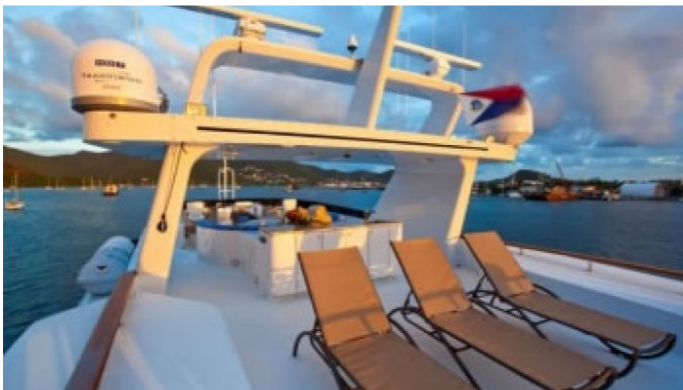

MORE PHOTOS, VIDEO OR INTERACTIVE DECK PLANS:

[CLICK HERE](#)

This document is not contractual. The yacht charters and their particulars displayed in the results above are displayed in good faith and whilst believed to be correct are not guaranteed. YachtCharterFleet.com does not warrant or assume any legal liability or responsibility for the accuracy, completeness, or usefulness of any information and/or images displayed. All information is subject to change without notice and is without warranty. Your preferred charter broker should provide you with yacht specifications, brochure and rates for your chosen dates during your charter yacht selection process. Starting prices are shown in a range of currencies for a one-week charter, unless otherwise indicated.