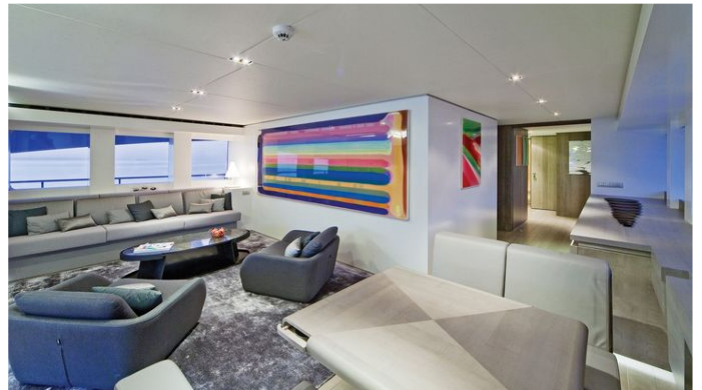

[CLICK HERE](#)

or **SCAN QR CODE**

MORE PHOTOS, VIDEO OR INTERACTIVE DECK PLANS:

JEMS YACHT CHARTER

Superyacht JEMS was built in 2009 by Heesen. She is a 44m / 144'4 Heesen 4400 motor yacht with exterior design by , Heesen & Omega Architects . Jems offers accommodation for up to 10 guests in 5 cabins with additional room for her crew of 9. She features a variety of amenities to ensure comfortable charter vacations, including, Air Conditioning, WiFi connection on board, Deck Jacuzzi, Gym/exercise equipment & Stabilizers at Anchor. She also carries an impressive collection of toys as listed below.

JEMS AMENITIES & TOYS

Jacuzzi

Wi-Fi

At-Anchor Stabilizers

Deck Jacuzzi

Gym

Air Conditioning

For a full up-to-date list of leisure facilities or amenities onboard Motor Yacht Jems please contact your Yacht Charter Broker prior to booking your vacation. If there is a particular water toy that you would like, but it is not listed, then it may be possible to rent this equipment for you.