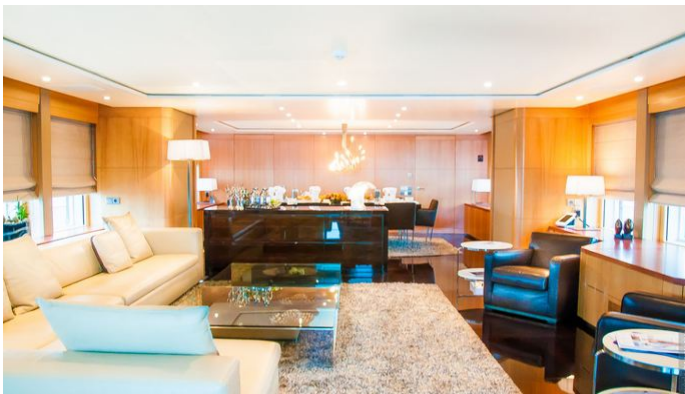

[CLICK HERE](#) 

or SCAN QR CODE

MORE PHOTOS, VIDEO OR INTERACTIVE DECK PLANS:

[CLICK HERE](#)

GLORIA TERESA YACHT CHARTER

Superyacht GLORIA TERESA was built in 2005 by Izar. She is a 42m / 137'10 motor yacht with exterior design by Reymond Langton Design and interior styling by Reymond Langton Design . Gloria Teresa offers accommodation for up to 10 guests in 5 cabins with additional room for her crew of 8. She features a variety of amenities to ensure comfortable charter vacations, including, Air Conditioning, WiFi connection on board, Deck Jacuzzi & Stabilizers at Anchor. She also carries an impressive collection of toys as listed below.

GLORIA TERESA AMENITIES & TOYS

 Jacuzzi Wi-Fi At-Anchor Stabilizers Deck Jacuzzi Air Conditioning BBQ

For a full up-to-date list of leisure facilities or amenities onboard Motor Yacht Gloria Teresa please contact your Yacht Charter Broker prior to booking your vacation. If there is a particular water toy that you would like, but it is not listed, then it may be possible to rent this equipment for you.