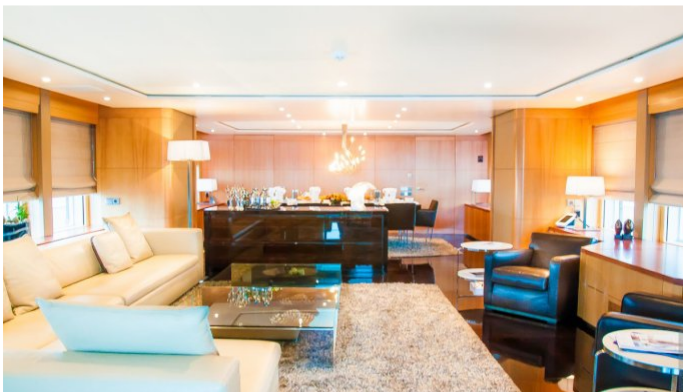

[CLICK HERE](#)

GLORIA TERESA YACHT CHARTER

Superyacht GLORIA TERESA was built in 2005 by Izar. She is a 41.75m / 137ft motor yacht with exterior design by Reymond Langton Design and interior styling by Reymond Langton Design. GLORIA TERESA offers accommodation for up to 10 guests in 5 cabins with additional room for her crew of 8. She features a variety of amenities to ensure comfortable charter vacations, including Air Conditioning, WiFi connection on board, Deck Jacuzzi, Air Conditioning, Jacuzzi (on deck), Stabilizers at Anchor and At anchor Stabilizers. She also carries an impressive collection of toys as listed below.

GLORIA TERESA AMENITIES & TOYS

	Air Conditioning		BBQ		Bikes
	Deck Jacuzzi		Diving		Jet Ski
	Stabilizers		Water Ski		Wi Fi
	Wind Surf				

For a full up-to-date list of leisure facilities or amenities onboard Motor Yacht Gloria Teresa please contact your Yacht Charter Broker prior to booking your vacation. If there is a particular water toy that you would like, but it is not listed, then it may be possible to rent this equipment for you.