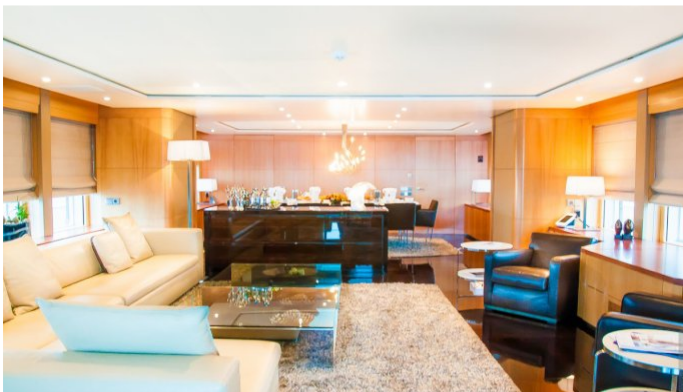

MORE PHOTOS, VIDEO OR INTERACTIVE DECK PLANS:

[CLICK HERE](#)

GLORIA TERESA YACHT CHARTER

Superyacht GLORIA TERESA was built in 2005 by Izar. She is a 41.75m / 137ft motor yacht with exterior design by Raymond Langton Design and interior styling by Raymond Langton Design. GLORIA TERESA offers accommodation for up to 10 guests in 5 cabins with additional room for her crew of 8. She features a variety of amenities to ensure comfortable charter vacations, including Air Conditioning, WiFi connection on board, Deck Jacuzzi, Air Conditioning, Jacuzzi (on deck), Stabilizers at Anchor and At anchor Stabilizers. She also carries an impressive collection of toys as listed below.

GLORIA TERESA AMENITIES & TOYS

	Air Conditioning		BBQ		Bikes
	Deck Jacuzzi		Diving		Jet Ski
	Stabilizers		Water Ski		Wi Fi
	Wind Surf				

For a full up-to-date list of leisure facilities or amenities onboard Motor Yacht Gloria Teresa please contact your Yacht Charter Broker prior to booking your vacation. If there is a particular water toy that you would like, but it is not listed, then it may be possible to rent this equipment for you.