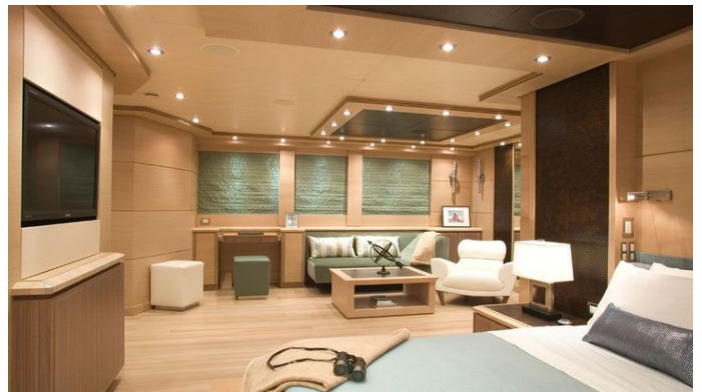

MORE PHOTOS, VIDEO OR INTERACTIVE DECK PLANS:

[CLICK HERE](#)

This document is not contractual. The yacht charters and their particulars displayed in the results above are displayed in good faith and whilst believed to be correct are not guaranteed. YachtCharterFleet.com does not warrant or assume any legal liability or responsibility for the accuracy, completeness, or usefulness of any information and/or images displayed. All information is subject to change without notice and is without warranty. Your preferred charter broker should provide you with yacht specifications, brochure and rates for your chosen dates during your charter yacht selection process. Starting prices are shown in a range of currencies for a one-week charter, unless otherwise indicated.