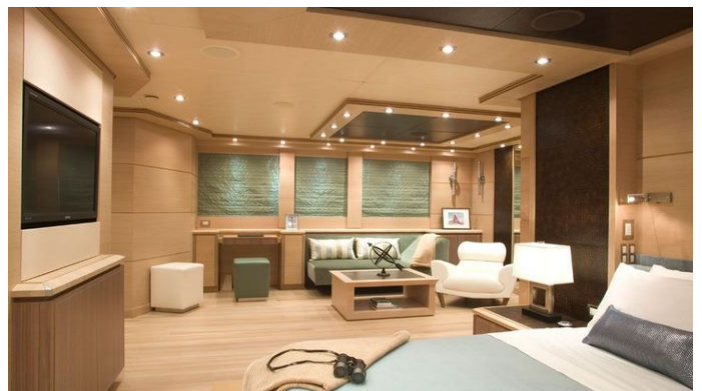

MORE PHOTOS, VIDEO OR INTERACTIVE DECK PLANS:

[CLICK HERE](#)