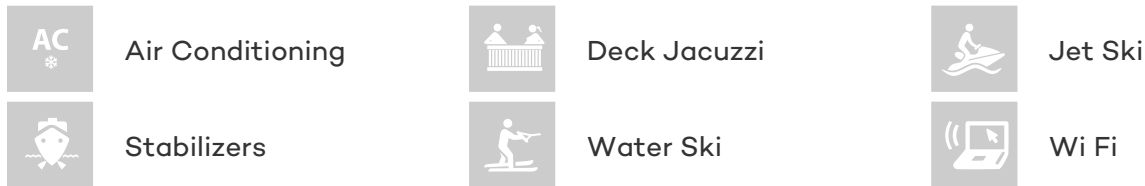

YEAR
1997

CRUISING SPEED
14 Knots

ACCOMMODATION

GUESTS	CABINS	CREW
10	5	6

CABIN CONFIGURATION

1 Master	1 Vip
2 Double	1 Pullman

CHARTER RATES

Details correct as of 21 Oct, 2017

FOR MORE INFORMATION:

[CLICK HERE](#) 

or SCAN QR CODE

MORE PHOTOS, VIDEO OR INTERACTIVE DECK PLANS:

 [CLICK HERE](#)

PALM B YACHT CHARTER

Superyacht PALM B was built in 1997 by Akdeniz Shipyard. She is a 35.84m / 118ft motor yacht with exterior design by Soyaslan Design and interior styling by . PALM B offers accommodation for up to 10 guests in 5 cabins with additional room for her crew of 6. She features a variety of amenities to ensure comfortable charter vacations, including Air Conditioning, Stabilizers at Anchor, WiFi connection on board and Deck Jacuzzi. She also carries an impressive collection of toys as listed below.

PALM B AMENITIES & TOYS

For a full up-to-date list of leisure facilities or amenities onboard Motor Yacht Palm B please contact your Yacht Charter Broker prior to booking your vacation. If there is a particular water toy that you would like, but it is not listed, then it may be possible to rent this equipment for you.