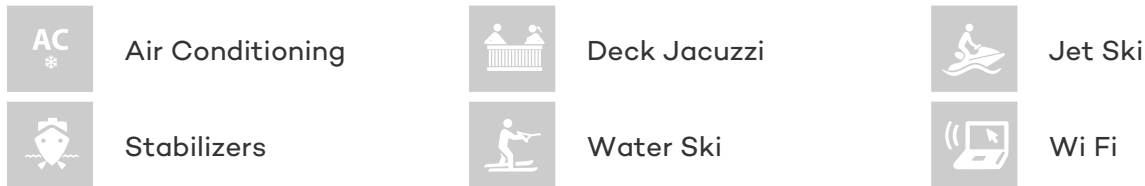

YEAR
1997

CRUISING SPEED
14 Knots

ACCOMMODATION

GUESTS	CABINS	CREW
10	5	6

CABIN CONFIGURATION

1 Master	1 Vip
2 Double	1 Pullman

CHARTER RATES

Details correct as of 13 Dec, 2017

FOR MORE INFORMATION:

[CLICK HERE](#) 

or SCAN QR CODE

MORE PHOTOS, VIDEO OR INTERACTIVE DECK PLANS:

 [CLICK HERE](#)

PALM B YACHT CHARTER

Superyacht PALM B was built in 1997 by Akdeniz Shipyard. She is a 35.84m / 118ft motor yacht with exterior design by Soyaslan Design and interior styling by . PALM B offers accommodation for up to 10 guests in 5 cabins with additional room for her crew of 6. She features a variety of amenities to ensure comfortable charter vacations, including Air Conditioning, Stabilizers at Anchor, WiFi connection on board and Deck Jacuzzi. She also carries an impressive collection of toys as listed below.

PALM B AMENITIES & TOYS

For a full up-to-date list of leisure facilities or amenities onboard Motor Yacht Palm B please contact your Yacht Charter Broker prior to booking your vacation. If there is a particular water toy that you would like, but it is not listed, then it may be possible to rent this equipment for you.