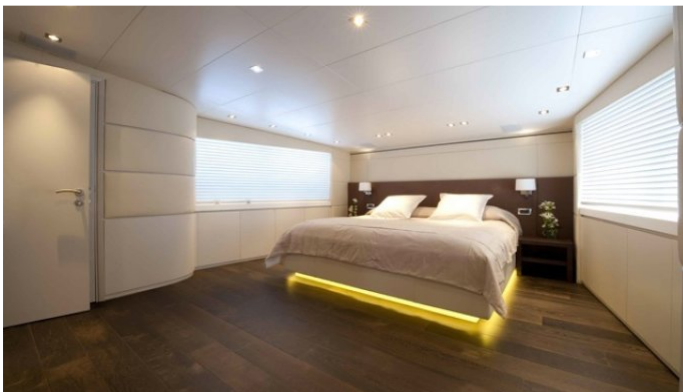

YEAR
1997

CRUISING SPEED
14 Knots

ACCOMMODATION

GUESTS	CABINS	CREW
10	5	6

CABIN CONFIGURATION

1 Master	1 Vip
2 Double	1 Pullman

CHARTER RATES

Details correct as of 21 Oct, 2017

FOR MORE INFORMATION:

[CLICK HERE](#) 

or SCAN QR CODE

MORE PHOTOS, VIDEO OR INTERACTIVE DECK PLANS:

 [CLICK HERE](#)

PALM B YACHT CHARTER

Superyacht PALM B was built in 1997 by Akdeniz Shipyard. She is a 35.84m / 118ft motor yacht with exterior design by Soyaslan Design and interior styling by . PALM B offers accommodation for up to 10 guests in 5 cabins with additional room for her crew of 6. She features a variety of amenities to ensure comfortable charter vacations, including Air Conditioning, Stabilizers at Anchor, WiFi connection on board and Deck Jacuzzi. She also carries an impressive collection of toys as listed below.

PALM B AMENITIES & TOYS

For a full up-to-date list of leisure facilities or amenities onboard Motor Yacht Palm B please contact your Yacht Charter Broker prior to booking your vacation. If there is a particular water toy that you would like, but it is not listed, then it may be possible to rent this equipment for you.