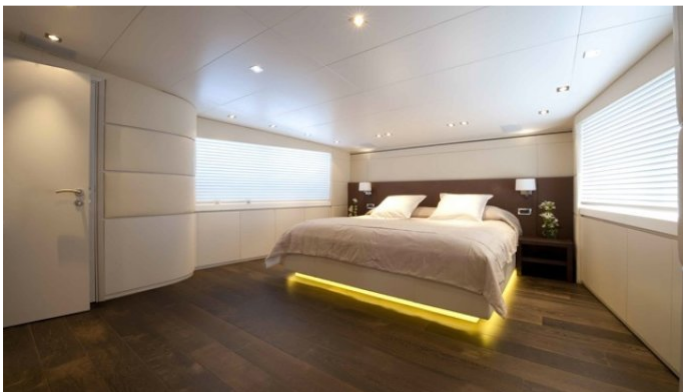

YEAR
1997

CRUISING SPEED
14 Knots

ACCOMMODATION

GUESTS	CABINS	CREW
10	5	6

CABIN CONFIGURATION

1 Master	1 Vip
2 Double	1 Pullman

CHARTER RATES

Details correct as of 13 Dec, 2017

FOR MORE INFORMATION:

[CLICK HERE](#) 

or SCAN QR CODE

MORE PHOTOS, VIDEO OR INTERACTIVE DECK PLANS:

 [CLICK HERE](#)

PALM B YACHT CHARTER

Superyacht PALM B was built in 1997 by Akdeniz Shipyard. She is a 35.84m / 118ft motor yacht with exterior design by Soyaslan Design and interior styling by . PALM B offers accommodation for up to 10 guests in 5 cabins with additional room for her crew of 6. She features a variety of amenities to ensure comfortable charter vacations, including Air Conditioning, Stabilizers at Anchor, WiFi connection on board and Deck Jacuzzi. She also carries an impressive collection of toys as listed below.

PALM B AMENITIES & TOYS

For a full up-to-date list of leisure facilities or amenities onboard Motor Yacht Palm B please contact your Yacht Charter Broker prior to booking your vacation. If there is a particular water toy that you would like, but it is not listed, then it may be possible to rent this equipment for you.