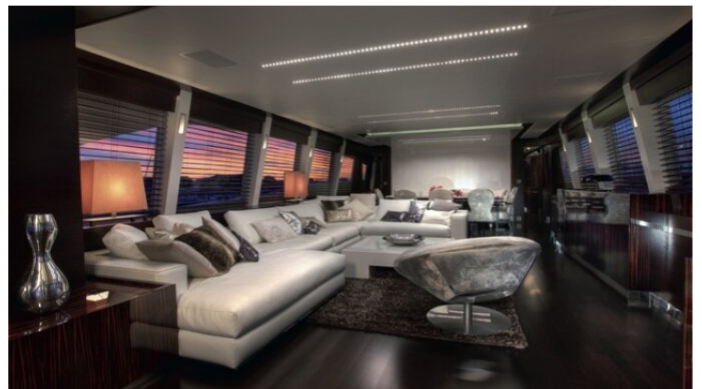

MORE PHOTOS, VIDEO OR INTERACTIVE DECK PLANS:

[CLICK HERE](#)