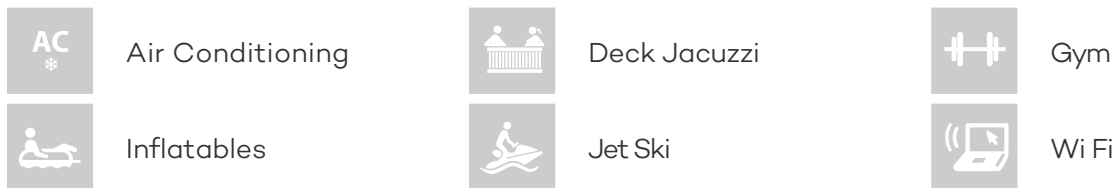

FOR MORE INFORMATION:

[CLICK HERE](#)

or SCAN QR CODE

MORE PHOTOS, VIDEO OR INTERACTIVE DECK PLANS:

[CLICK HERE](#)

DRAGON YACHT CHARTER

Superyacht DRAGON was built in 2008 by Couach. She is a 36.88m / 121ft couach 3700 fly motor yacht with exterior design by Exequiel Cano Lanza and interior styling by . DRAGON offers accommodation for up to 12 guests in 6 cabins with additional room for her crew of 8. She features a variety of amenities to ensure comfortable charter vacations, including Air Conditioning, Deck Jacuzzi, Air Conditioning, Jacuzzi (on deck), WiFi connection on board, Gym/exercise equipment and Gym. She also carries an impressive collection of toys as listed below.

DRAGON AMENITIES & TOYS

For a full up-to-date list of leisure facilities or amenities onboard Motor Yacht Dragon please contact your Yacht Charter Broker prior to booking your vacation. If there is a particular water toy that you would like, but it is not listed, then it may be possible to rent this equipment for you.