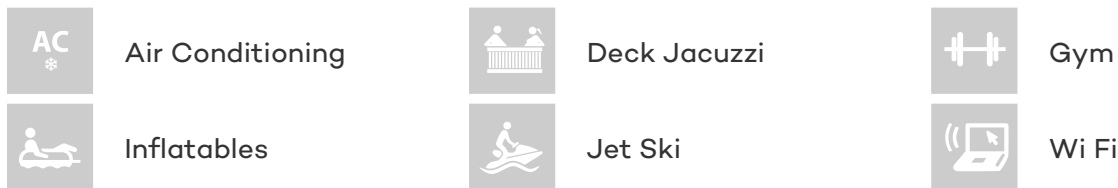

DRAGON

Yacht Charter Details for 'Dragon', the 36.88m Superyacht built by Couach

SPECIFICATIONS

LENGTH
36.88m / 121ft

BEAM DRAFT
7.3m / 24ft 1.85m / 6ft

YEAR
2008

CRUISING SPEED
26 Knots

ACCOMMODATION

GUESTS	CABINS	CREW
12	6	8

CABIN CONFIGURATION

1 Master	2 Vip
1 Double	2 Twin
2 Pullman	

CHARTER RATES

SUMMER
from
€95,000 / week + expenses

WINTER
from
€95,000 / week + expenses

Details correct as of 25 May, 2017

FOR MORE INFORMATION:

[CLICK HERE](#) 

or SCAN QR CODE

MORE PHOTOS, VIDEO OR INTERACTIVE DECK PLANS:

 [CLICK HERE](#)

DRAGON YACHT CHARTER

Superyacht DRAGON was built in 2008 by Couach. She is a 36.88m / 121ft couach 3700 fly motor yacht with exterior design by Exequiel Cano Lanza and interior styling by . DRAGON offers accommodation for up to 12 guests in 6 cabins with additional room for her crew of 8. She features a variety of amenities to ensure comfortable charter vacations, including Air Conditioning, Deck Jacuzzi, Air Conditioning, Jacuzzi (on deck), WiFi connection on board, Gym/exercise equipment and Gym. She also carries an impressive collection of toys as listed below.

DRAGON AMENITIES & TOYS

For a full up-to-date list of leisure facilities or amenities onboard Motor Yacht Dragon please contact your Yacht Charter Broker prior to booking your vacation. If there is a particular water toy that you would like, but it is not listed, then it may be possible to rent this equipment for you.