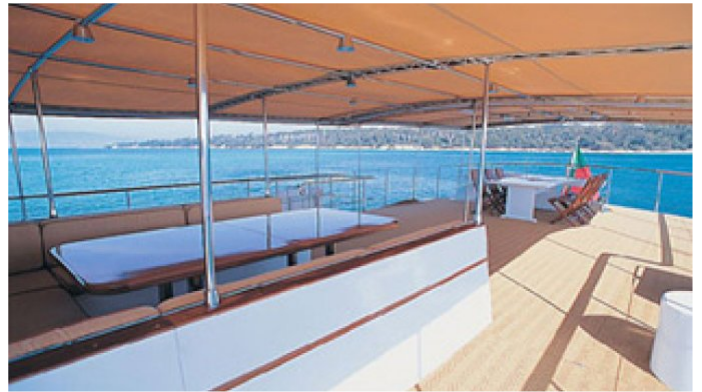

CLARA ONE

Yacht Charter Details for 'Clara One', the 32m Superyacht built by Sarri

SPECIFICATIONS

LENGTH
32m / 105ft

BEAM DRAFT
7.5m / 25ft 2.2m / 7ft

YEAR
1961

CRUISING SPEED
10 Knots

ACCOMMODATION

[CLICK HERE](#) 

or SCAN QR CODE

MORE PHOTOS, VIDEO OR INTERACTIVE DECK PLANS:

 [CLICK HERE](#)

CLARA ONE YACHT CHARTER

Superyacht CLARA ONE was built in 1961 by Sarri. She is a 32m / 105ft motor yacht with exterior design by The A Group and interior styling by The A Group. CLARA ONE offers accommodation for up to 14 guests in 7 cabins with additional room for her crew of 5. She features a variety of amenities to ensure comfortable charter vacations, including Air Conditioning, Air Conditioning and WiFi connection on board. She also carries an impressive collection of toys as listed below.

CLARA ONE AMENITIES & TOYS

	Air Conditioning		Diving		Fishing
	Satcom		Satellite TV		Snorkeling
	Towable Toys		Water Ski		Wi Fi

For a full up-to-date list of leisure facilities or amenities onboard Motor Yacht Clara One please contact your Yacht Charter Broker prior to booking your vacation. If there is a particular water toy that you would like, but it is not listed, then it may be possible to rent this equipment for you.