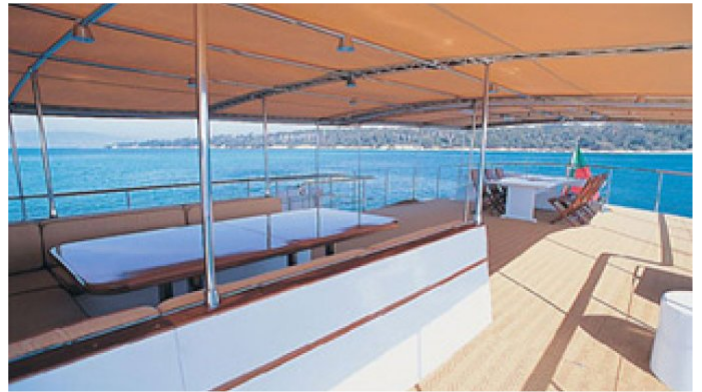

MORE PHOTOS, VIDEO OR INTERACTIVE DECK PLANS:

[CLICK HERE](#)