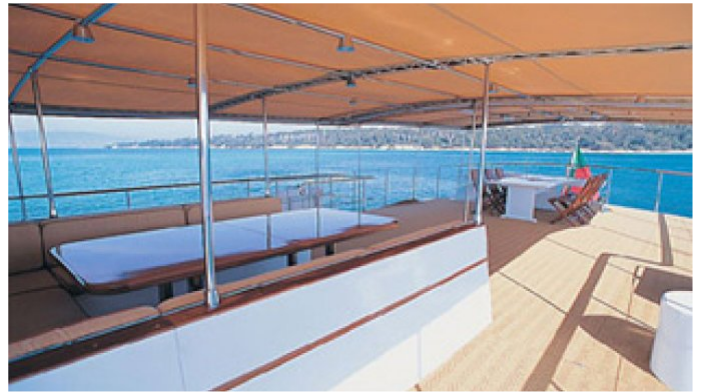

CLARA ONE

Yacht Charter Details for 'Clara One', the 32m Superyacht built by Sarri

SPECIFICATIONS

LENGTH
32m / 105ft

BEAM DRAFT
7.5m / 25ft 2.2m / 7ft

YEAR
1961

CRUISING SPEED
10 Knots

ACCOMMODATION

[CLICK HERE](#) 

or SCAN QR CODE

MORE PHOTOS, VIDEO OR INTERACTIVE DECK PLANS:

[CLICK HERE](#)

CLARA ONE YACHT CHARTER

Superyacht CLARA ONE was built in 1961 by Sarri. She is a 32m / 105ft motor yacht with exterior design by The A Group and interior styling by The A Group. CLARA ONE offers accommodation for up to 14 guests in 7 cabins with additional room for her crew of 5. She features a variety of amenities to ensure comfortable charter vacations, including Air Conditioning, Air Conditioning and WiFi connection on board. She also carries an impressive collection of toys as listed below.

CLARA ONE AMENITIES & TOYS

	Air Conditioning		Diving		Fishing
	Satcom		Satellite TV		Snorkeling
	Towable Toys		Water Ski		Wi Fi

For a full up-to-date list of leisure facilities or amenities onboard Motor Yacht Clara One please contact your Yacht Charter Broker prior to booking your vacation. If there is a particular water toy that you would like, but it is not listed, then it may be possible to rent this equipment for you.