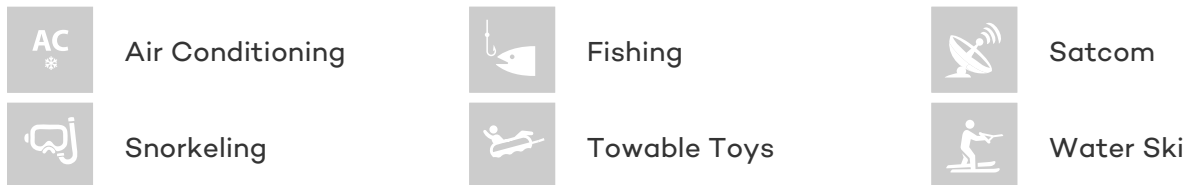

PAS ENCORE YACHT CHARTER

Superyacht PAS ENCORE was built in 1991 by Eurocraft Cantieri Navali. She is a 33.5m / 110ft custom motor yacht with exterior design by Eurocraft and interior styling by . PAS ENCORE offers accommodation for up to 10 guests in 5 cabins with additional room for her crew of 4. She features a variety of amenities to ensure comfortable charter vacations, including Air Conditioning. She also carries an impressive collection of toys as listed below.

PAS ENCORE AMENITIES & TOYS

For a full up-to-date list of leisure facilities or amenities onboard Motor Yacht Pas Encore please contact your Yacht Charter Broker prior to booking your vacation. If there is a particular water toy that you would like, but it is not listed, then it may be possible to rent this equipment for you.

MORE TENDERS, TOYS & YACHT AMMENITIES INFO:

[CLICK HERE](#)

CHARTER PAS ENCORE

If you are interested in chartering PAS ENCORE please contact your yacht charter broker for more information about booking a luxury charter vacation on board this Eurocraft Cantieri Navali superyacht .