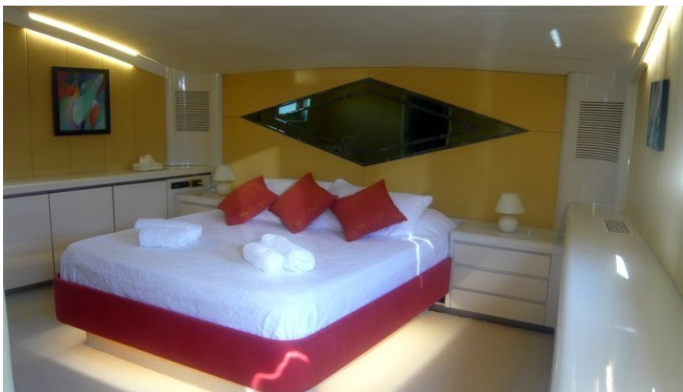

ACCOMMODATION

GUESTS	CABINS	CREW
10	5	4

CABIN CONFIGURATION

1 Master 2 Vip
2 Twin

CHARTER RATES

SUMMER
from
€38,000 / week + expenses

WINTER
from
€38,000 / week + expenses

Details correct as of 12 Dec, 2017

FOR MORE INFORMATION:

[CLICK HERE](#) 

or SCAN QR CODE

MORE PHOTOS, VIDEO OR INTERACTIVE DECK PLANS:

[CLICK HERE](#)

PAS ENCORE YACHT CHARTER

Superyacht PAS ENCORE was built in 1991 by Eurocraft Cantieri Navali. She is a 33.5m / 110ft custom motor yacht with exterior design by Eurocraft and interior styling by . PAS ENCORE offers accommodation for up to 10 guests in 5 cabins with additional room for her crew of 4. She features a variety of amenities to ensure comfortable charter vacations, including Air Conditioning and Air Conditioning. She also carries an impressive collection of toys as listed below.