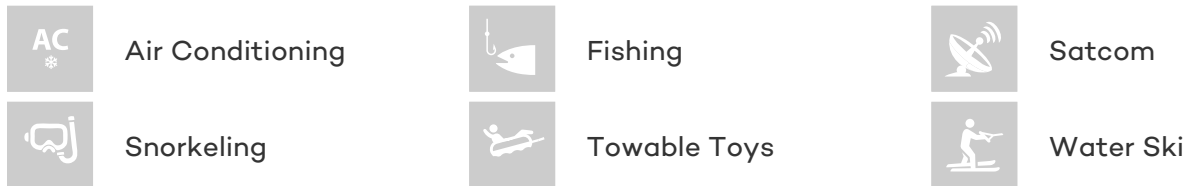

PAS ENCORE YACHT CHARTER

Superyacht PAS ENCORE was built in 1991 by Eurocraft Cantieri Navali. She is a 33.5m / 110ft custom motor yacht with exterior design by Eurocraft and interior styling by . PAS ENCORE offers accommodation for up to 10 guests in 5 cabins with additional room for her crew of 4. She features a variety of amenities to ensure comfortable charter vacations, including Air Conditioning and Air Conditioning. She also carries an impressive collection of toys as listed below.

PAS ENCORE AMENITIES & TOYS

For a full up-to-date list of leisure facilities or amenities onboard Motor Yacht Pas Encore please contact your Yacht Charter Broker prior to booking your vacation. If there is a particular water toy that you would like, but it is not listed, then it may be possible to rent this equipment for you.

MORE TENDERS, TOYS & YACHT AMMENITIES INFO:

[CLICK HERE](#)

CHARTER PAS ENCORE

If you are interested in chartering PAS ENCORE please contact your yacht charter broker for more information about booking a luxury charter vacation on board this Eurocraft Cantieri Navali superyacht .