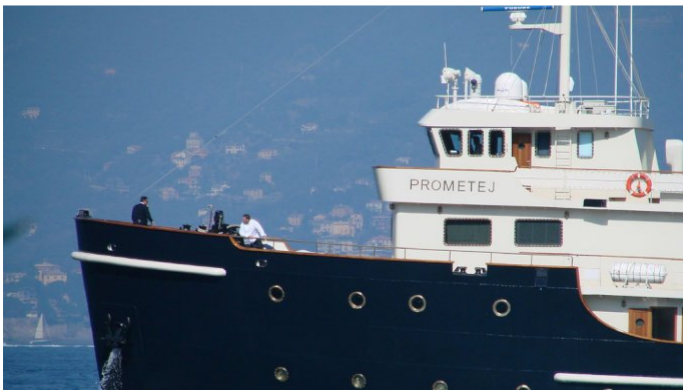

MORE PHOTOS, VIDEO OR INTERACTIVE DECK PLANS:

[CLICK HERE](#)

This document is not contractual. The yacht charters and their particulars displayed in the results above are displayed in good faith and whilst believed to be correct are not guaranteed. YachtCharterFleet.com does not warrant or assume any legal liability or responsibility for the accuracy, completeness, or usefulness of any information and/or images displayed. All information is subject to change without notice and is without warranty. Your preferred charter broker should provide you with yacht specifications, brochure and rates for your chosen dates during your charter yacht selection process. Starting prices are shown in a range of currencies for a one-week charter, unless otherwise indicated.