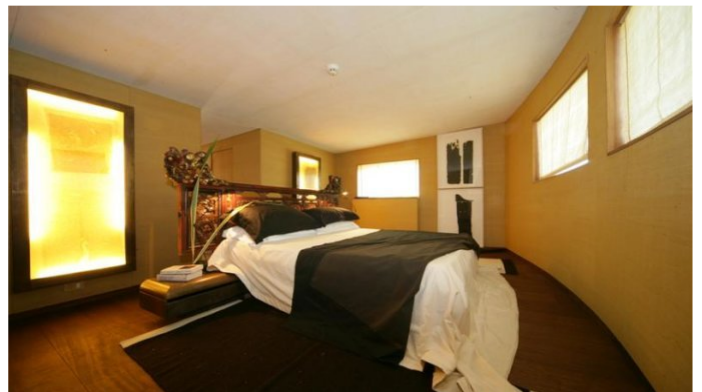

ACCOMMODATION

GUESTS	CABINS	CREW
12	7	9

CABIN CONFIGURATION

CHARTER RATES

Details correct as of 28 Jun, 2017

FOR MORE INFORMATION:

[CLICK HERE](#) 

or SCAN QR CODE

PROMETEJ YACHT CHARTER

Superyacht PROMETEJ was built in 1957 by Galatz Cant Santiebul. She is a 45m / 148ft conversion motor yacht with exterior design by Waterline Yacht Design and interior styling by Alberta Ferretti. PROMETEJ offers accommodation for up to 12 guests in 7 cabins with additional room for her crew of 9. She features a variety of amenities to ensure comfortable charter vacations, including Air Conditioning, WiFi connection on board, Deck Jacuzzi and Gym/exercise equipment. She also carries an impressive collection of toys as listed below.

PROMETEJ AMENITIES & TOYS

	Air Conditioning		Deck Jacuzzi		Diving
	Gym		Kayaking		Sailing
	Satcom		Satellite TV		Snorkeling
	Towable Toys		Wakeboard		Water Ski
	Wi Fi		Wind Surf		

For a full up-to-date list of leisure facilities or amenities onboard Motor Yacht Prometej please contact your Yacht Charter Broker prior to booking your vacation. If there is a particular water toy that you would like, but it is not listed, then it may be possible to rent this equipment for you.