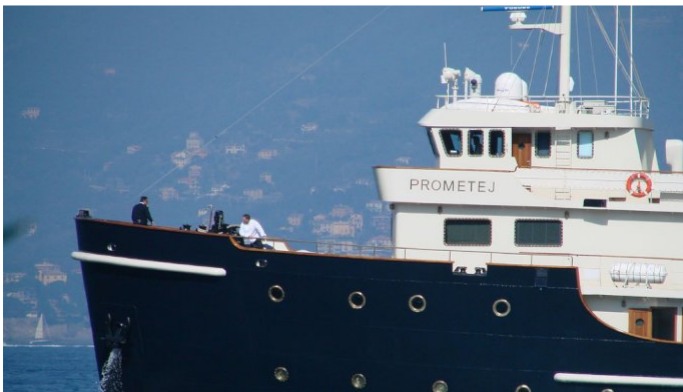

MORE PHOTOS, VIDEO OR INTERACTIVE DECK PLANS:

[CLICK HERE](#)

This document is not contractual. The yacht charters and their particulars displayed in the results above are displayed in good faith and whilst believed to be correct are not guaranteed. YachtCharterFleet.com does not warrant or assume any legal liability or responsibility for the accuracy, completeness, or usefulness of any information and/or images displayed. All information is subject to change without notice and is without warranty. Your preferred charter broker should provide you with yacht specifications, brochure and rates for your chosen dates during your charter yacht selection process. Starting prices are shown in a range of currencies for a one-week charter, unless otherwise indicated.