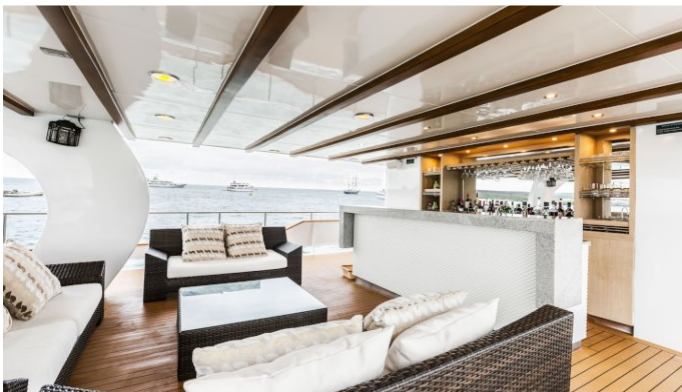

MORE PHOTOS, VIDEO OR INTERACTIVE DECK PLANS:

[CLICK HERE](#)