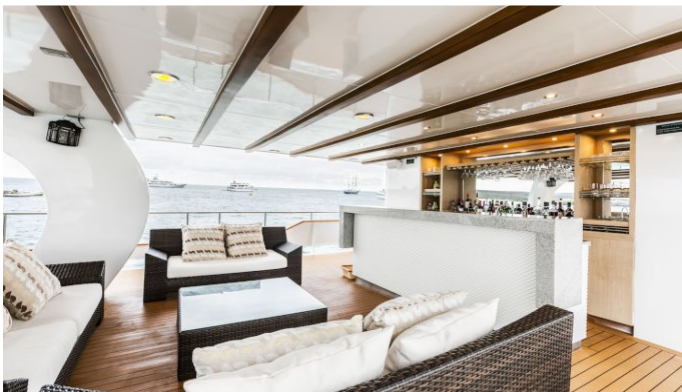

FOR MORE INFORMATION:

[CLICK HERE](#) 

or SCAN QR CODE

MORE PHOTOS, VIDEO OR INTERACTIVE DECK PLANS:

[CLICK HERE](#)

STELLA MARIS YACHT CHARTER

Superyacht STELLA MARIS was built in 1987 by Picchiotti. She is a 38.71m / 127ft custom motor yacht with exterior design by Picchiotti and interior styling by Howard Dillday. STELLA MARIS offers accommodation for up to 14 guests in 7 cabins with additional room for her crew of 10. She features a variety of amenities to ensure comfortable charter vacations, including Deck Jacuzzi, Air Conditioning, Gym/exercise equipment, Air Conditioning, Jacuzzi (on deck) and Gym. She also carries an impressive collection of toys as listed below.

STELLA MARIS AMENITIES & TOYS

For a full up-to-date list of leisure facilities or amenities onboard Motor Yacht Stella Maris please contact your Yacht Charter Broker prior to booking your vacation. If there is a particular water toy that you would like, but it is not listed, then it may be possible to rent this equipment for you.