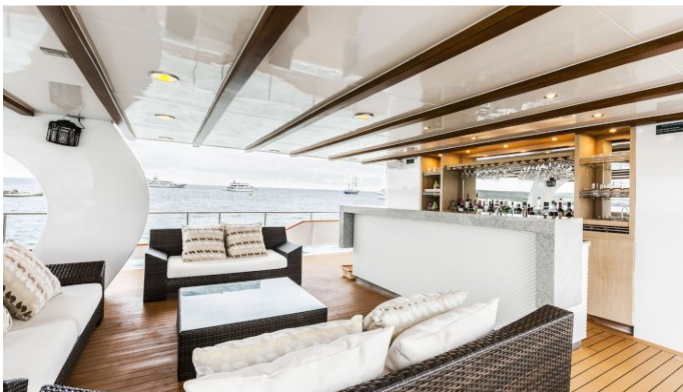

MORE PHOTOS, VIDEO OR INTERACTIVE DECK PLANS:

[CLICK HERE](#)