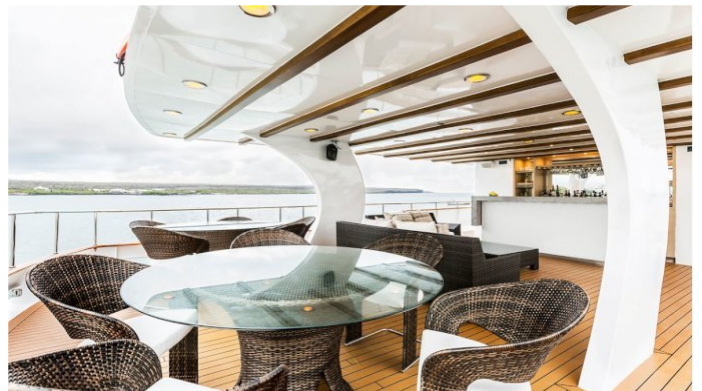

FOR MORE INFORMATION:

[CLICK HERE](#) 

or SCAN QR CODE

MORE PHOTOS, VIDEO OR INTERACTIVE DECK PLANS:

[CLICK HERE](#)

STELLA MARIS YACHT CHARTER

Superyacht STELLA MARIS was built in 1987 by Picchiotti. She is a 38.71m / 127ft custom motor yacht with exterior design by Picchiotti and interior styling by Howard Dillday. STELLA MARIS offers accommodation for up to 14 guests in 7 cabins with additional room for her crew of 10. She features a variety of amenities to ensure comfortable charter vacations, including Deck Jacuzzi, Air Conditioning, Gym/exercise equipment, Air Conditioning, Jacuzzi (on deck) and Gym. She also carries an impressive collection of toys as listed below.

STELLA MARIS AMENITIES & TOYS

For a full up-to-date list of leisure facilities or amenities onboard Motor Yacht Stella Maris please contact your Yacht Charter Broker prior to booking your vacation. If there is a particular water toy that you would like, but it is not listed, then it may be possible to rent this equipment for you.