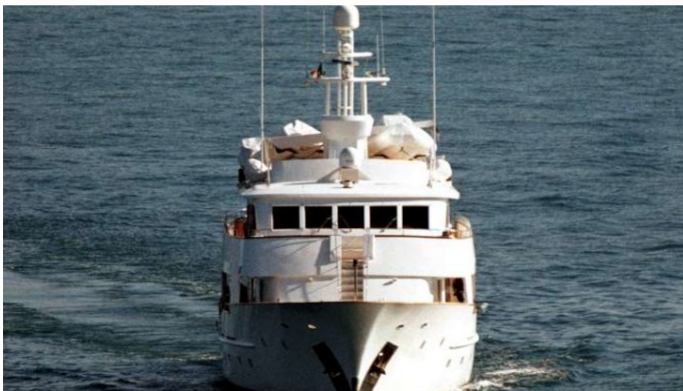

MORE PHOTOS, VIDEO OR INTERACTIVE DECK PLANS:

[CLICK HERE](#)

This document is not contractual. The yacht charters and their particulars displayed in the results above are displayed in good faith and whilst believed to be correct are not guaranteed. YachtCharterFleet.com does not warrant or assume any legal liability or responsibility for the accuracy, completeness, or usefulness of any information and/or images displayed. All information is subject to change without notice and is without warranty. Your preferred charter broker should provide you with yacht specifications, brochure and rates for your chosen dates during your charter yacht selection process. Starting prices are shown in a range of currencies for a one-week charter, unless otherwise indicated.