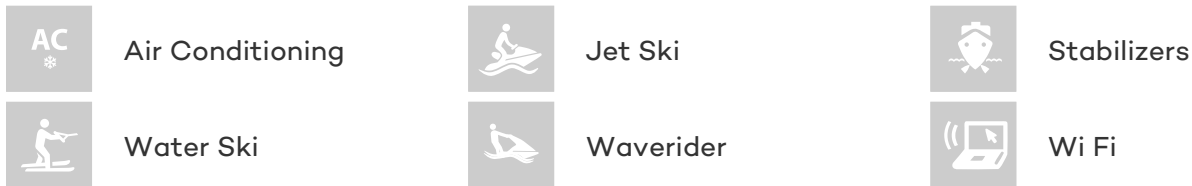

[CLICK HERE](#) 

or SCAN QR CODE

MORE PHOTOS, VIDEO OR INTERACTIVE DECK PLANS:

[CLICK HERE](#)

COMMITMENT YACHT CHARTER

Superyacht COMMITMENT was built in 1989 by Carp Navi. She is a 38m / 125ft motor yacht with exterior design by De Vries Lentsch and interior styling by Bannenberg & Rowell. COMMITMENT offers accommodation for up to 11 guests in 5 cabins with additional room for her crew of 7. She features a variety of amenities to ensure comfortable charter vacations, including Air Conditioning, Stabilisers underway, WiFi connection on board and Stabilizers at Anchor. She also carries an impressive collection of toys as listed below.

COMMITMENT AMENITIES & TOYS

For a full up-to-date list of leisure facilities or amenities onboard Motor Yacht Commitment please contact your Yacht Charter Broker prior to booking your vacation. If there is a particular water toy that you would like, but it is not listed, then it may be possible to rent this equipment for you.