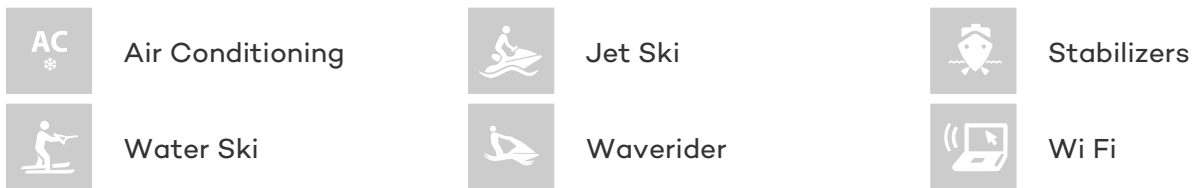

COMMITMENT YACHT CHARTER

Superyacht COMMITMENT was built in 1989 by Carp Navi. She is a 38m / 125ft motor yacht with exterior design by De Vries Lentsch and interior styling by Bannenberg & Rowell. COMMITMENT offers accommodation for up to 11 guests in 5 cabins with additional room for her crew of 7. She features a variety of amenities to ensure comfortable charter vacations, including Air Conditioning, Air Conditioning, Stabilisers underway, Stabilisers underway, WiFi connection on board, Stabilizers at Anchor and At anchor Stabilizers. She also carries an impressive collection of toys as listed below.

COMMITMENT AMENITIES & TOYS

For a full up-to-date list of leisure facilities or amenities onboard Motor Yacht Commitment please contact your Yacht Charter Broker prior to booking your vacation. If there is a particular water toy that you would like, but it is not listed, then it may be possible to rent this equipment for you.

MORE TENDERS, TOYS & YACHT AMMENITIES INFO:

[CLICK HERE](#)

CHARTER COMMITMENT

If you are interested in chartering COMMITMENT please contact your yacht charter broker for more information about booking a luxury charter vacation on board this Carp Navi superyacht .