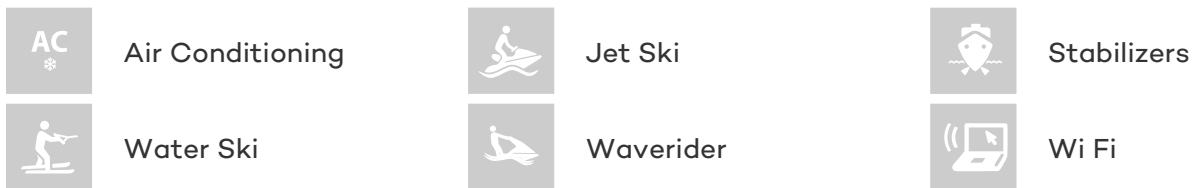

[CLICK HERE](#) 

or SCAN QR CODE

MORE PHOTOS, VIDEO OR INTERACTIVE DECK PLANS:

 [CLICK HERE](#)

COMMITMENT YACHT CHARTER

Superyacht COMMITMENT was built in 1989 by Carp Navi. She is a 38m / 125ft motor yacht with exterior design by De Vries Lentsch and interior styling by Bannenberg & Rowell. COMMITMENT offers accommodation for up to 11 guests in 5 cabins with additional room for her crew of 7. She features a variety of amenities to ensure comfortable charter vacations, including Air Conditioning, Air Conditioning, Stabilisers underway, Stabilisers underway, WiFi connection on board, Stabilizers at Anchor and At anchor Stabilizers. She also carries an impressive collection of toys as listed below.

COMMITMENT AMENITIES & TOYS

For a full up-to-date list of leisure facilities or amenities onboard Motor Yacht Commitment please contact your Yacht Charter Broker prior to booking your vacation. If there is a particular water toy that you would like, but it is not listed, then it may be possible to rent this equipment for you.