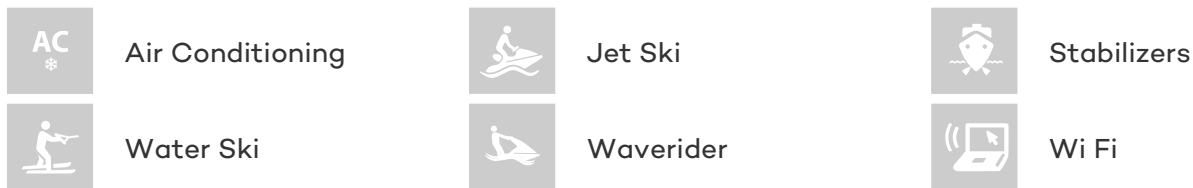

COMMITMENT YACHT CHARTER

Superyacht COMMITMENT was built in 1989 by Carp Navi. She is a 38m / 125ft motor yacht with exterior design by De Vries Lentsch and interior styling by Bannenberg & Rowell. COMMITMENT offers accommodation for up to 11 guests in 5 cabins with additional room for her crew of 7. She features a variety of amenities to ensure comfortable charter vacations, including Air Conditioning, Stabilisers underway, WiFi connection on board and Stabilizers at Anchor. She also carries an impressive collection of toys as listed below.

COMMITMENT AMENITIES & TOYS

For a full up-to-date list of leisure facilities or amenities onboard Motor Yacht Commitment please contact your Yacht Charter Broker prior to booking your vacation. If there is a particular water toy that you would like, but it is not listed, then it may be possible to rent this equipment for you.

MORE TENDERS, TOYS & YACHT AMMENITIES INFO:

[CLICK HERE](#)

CHARTER COMMITMENT

If you are interested in chartering COMMITMENT please contact your yacht charter broker for more information about booking a luxury charter vacation on board this Carp Navi superyacht .