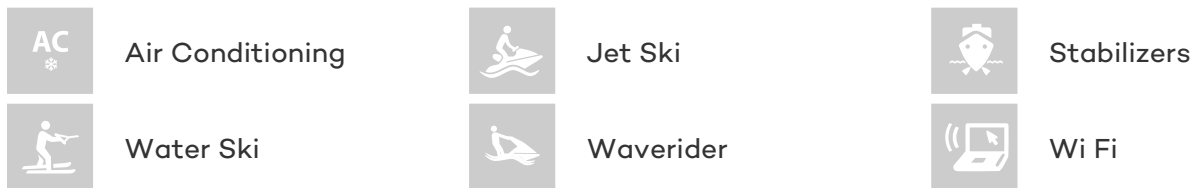

COMMITMENT YACHT CHARTER

Superyacht COMMITMENT was built in 1989 by Carp Navi. She is a 38m / 125ft motor yacht with exterior design by De Vries Lentsch and interior styling by Bannenberg & Rowell. COMMITMENT offers accommodation for up to 11 guests in 5 cabins with additional room for her crew of 7. She features a variety of amenities to ensure comfortable charter vacations, including Air Conditioning, Air Conditioning, Stabilisers underway, Stabilisers underway, WiFi connection on board, Stabilizers at Anchor and At anchor Stabilizers. She also carries an impressive collection of toys as listed below.

COMMITMENT AMENITIES & TOYS

For a full up-to-date list of leisure facilities or amenities onboard Motor Yacht Commitment please contact your Yacht Charter Broker prior to booking your vacation. If there is a particular water toy that you would like, but it is not listed, then it may be possible to rent this equipment for you.

MORE TENDERS, TOYS & YACHT AMMENITIES INFO:

[CLICK HERE](#)

CHARTER COMMITMENT

If you are interested in chartering COMMITMENT please contact your yacht charter broker for more information about booking a luxury charter vacation on board this Carp Navi superyacht .