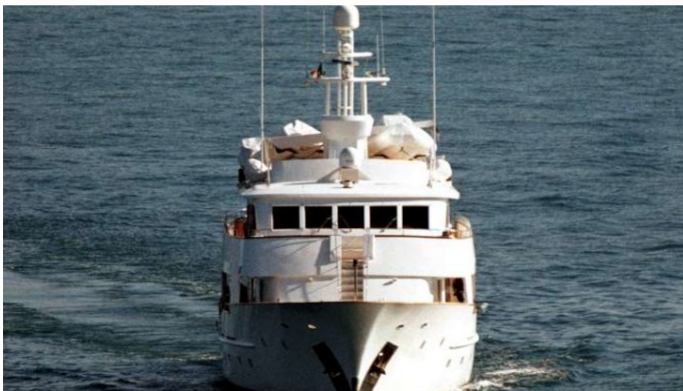

COMMITMENT

Yacht Charter Details for 'Commitment', the 38m Superyacht built by Carp Navi

SPECIFICATIONS

LENGTH
38m / 125ft

BEAM DRAFT
7.8m / 26ft 2.5m / 8ft

YEAR REFIT
1989 2007

CRUISING SPEED
14 Knots

ACCOMMODATION

FOR MORE INFORMATION:

[CLICK HERE](#) 

or SCAN QR CODE

MORE PHOTOS, VIDEO OR INTERACTIVE DECK PLANS:

[CLICK HERE](#)

COMMITMENT YACHT CHARTER

Superyacht COMMITMENT was built in 1989 by Carp Navi. She is a 38m / 125ft motor yacht with exterior design by De Vries Lentsch and interior styling by Bannenberg & Rowell. COMMITMENT offers accommodation for up to 11 guests in 5 cabins with additional room for her crew of 7. She features a variety of amenities to ensure comfortable charter vacations, including Air Conditioning, Air Conditioning, Stabilisers underway, Stabilisers underway, WiFi connection on board, Stabilizers at Anchor and At anchor Stabilizers. She also carries an impressive collection of toys as listed below.

COMMITMENT AMENITIES & TOYS

For a full up-to-date list of leisure facilities or amenities onboard Motor Yacht Commitment please contact your Yacht Charter Broker prior to booking your vacation. If there is a particular water toy that you would like, but it is not listed, then it may be possible to rent this equipment for you.