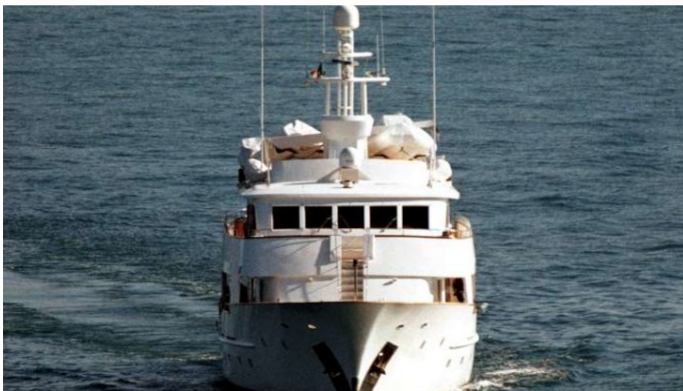

COMMITMENT

Yacht Charter Details for 'Commitment', the 38m Superyacht built by Carp Navi

SPECIFICATIONS

LENGTH
38m / 125ft

BEAM DRAFT
7.8m / 26ft 2.5m / 8ft

YEAR REFIT
1989 2007

CRUISING SPEED
14 Knots

ACCOMMODATION

[CLICK HERE](#) 

or SCAN QR CODE

MORE PHOTOS, VIDEO OR INTERACTIVE DECK PLANS:

[CLICK HERE](#)

COMMITMENT YACHT CHARTER

Superyacht COMMITMENT was built in 1989 by Carp Navi. She is a 38m / 125ft motor yacht with exterior design by De Vries Lentsch and interior styling by Bannenberg & Rowell. COMMITMENT offers accommodation for up to 11 guests in 5 cabins with additional room for her crew of 7. She features a variety of amenities to ensure comfortable charter vacations, including Air Conditioning, Stabilisers underway, WiFi connection on board and Stabilizers at Anchor. She also carries an impressive collection of toys as listed below.

COMMITMENT AMENITIES & TOYS

For a full up-to-date list of leisure facilities or amenities onboard Motor Yacht Commitment please contact your Yacht Charter Broker prior to booking your vacation. If there is a particular water toy that you would like, but it is not listed, then it may be possible to rent this equipment for you.