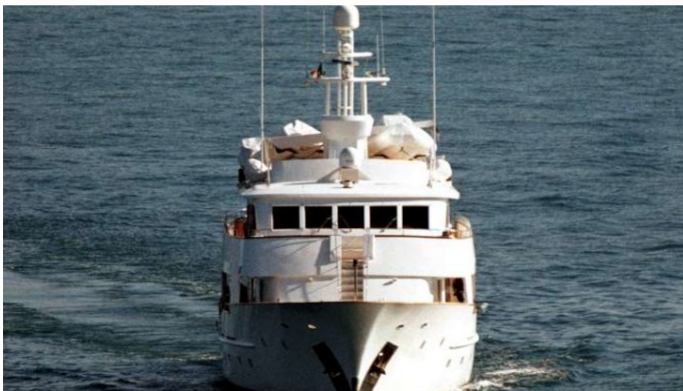

MORE PHOTOS, VIDEO OR INTERACTIVE DECK PLANS:

[CLICK HERE](#)