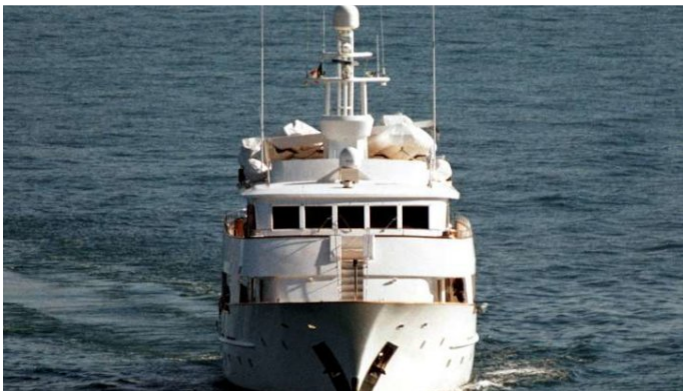

COMMITMENT

Yacht Charter Details for 'Commitment', the 38m Superyacht built by Carp Navi

SPECIFICATIONS

LENGTH
38m / 125ft

BEAM DRAFT
7.8m / 26ft 2.5m / 8ft

YEAR REFIT
1989 2007

CRUISING SPEED
14 Knots

ACCOMMODATION

[CLICK HERE](#) 

or SCAN QR CODE

MORE PHOTOS, VIDEO OR INTERACTIVE DECK PLANS:

[CLICK HERE](#)

COMMITMENT YACHT CHARTER

Superyacht COMMITMENT was built in 1989 by Carp Navi. She is a 38m / 125ft motor yacht with exterior design by De Vries Lentsch and interior styling by Bannenberg & Rowell. COMMITMENT offers accommodation for up to 11 guests in 5 cabins with additional room for her crew of 7. She features a variety of amenities to ensure comfortable charter vacations, including Air Conditioning, Air Conditioning, Stabilisers underway, Stabilisers underway, WiFi connection on board, Stabilizers at Anchor and At anchor Stabilizers. She also carries an impressive collection of toys as listed below.

COMMITMENT AMENITIES & TOYS

For a full up-to-date list of leisure facilities or amenities onboard Motor Yacht Commitment please contact your Yacht Charter Broker prior to booking your vacation. If there is a particular water toy that you would like, but it is not listed, then it may be possible to rent this equipment for you.