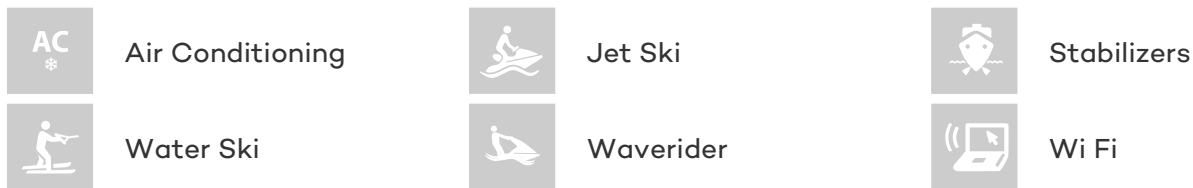

| GUESTS | CABINS | CREW |
|--------|--------|------|
| 11 | 5 | 7 |

CABIN CONFIGURATION
1 Master 2 Double
2 Twin

CHARTER RATES

SUMMER
from
€65,000 / week + expenses

WINTER
from
€65,000 / week + expenses

Details correct as of 18 Aug, 2017

FOR MORE INFORMATION:

[CLICK HERE](#) 

or SCAN QR CODE

MORE PHOTOS, VIDEO OR INTERACTIVE DECK PLANS:

[CLICK HERE](#)

COMMITMENT YACHT CHARTER

Superyacht COMMITMENT was built in 1989 by Carp Navi. She is a 38m / 125ft motor yacht with exterior design by De Vries Lentsch and interior styling by Bannenberg & Rowell. COMMITMENT offers accommodation for up to 11 guests in 5 cabins with additional room for her crew of 7. She features a variety of amenities to ensure comfortable charter vacations, including Air Conditioning, Air Conditioning, Stabilisers underway, Stabilisers underway, WiFi connection on board, Stabilizers at Anchor and At anchor Stabilizers. She also carries an impressive collection of toys as listed below.

COMMITMENT AMENITIES & TOYS

For a full up-to-date list of leisure facilities or amenities onboard Motor Yacht Commitment please contact your Yacht Charter Broker prior to booking your vacation. If there is a particular water toy that you would like, but it is not listed, then it may be possible to rent this equipment for you.