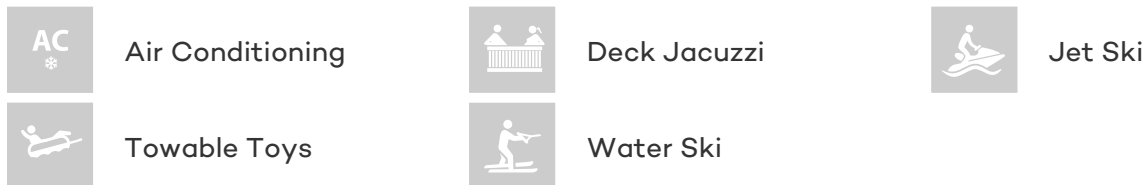

BARTABAS YACHT CHARTER

Superyacht BARTABAS was built in 1979 by Ortona Navi. She is a 33.3m / 109ft sail yacht with exterior design by and interior styling by . BARTABAS offers accommodation for up to 8 guests in 4 cabins with additional room for her crew of 4. She features a variety of amenities to ensure comfortable charter vacations, including Air Conditioning and Deck Jacuzzi. She also carries an impressive collection of toys as listed below.

BARTABAS AMENITIES & TOYS

For a full up-to-date list of leisure facilities or amenities onboard Sail Yacht Bartabas please contact your Yacht Charter Broker prior to booking your vacation. If there is a particular water toy that you would like, but it is not listed, then it may be possible to rent this equipment for you.

MORE TENDERS, TOYS & YACHT AMMENITIES INFO:

[CLICK HERE](#)

CHARTER BARTABAS

If you are interested in chartering BARTABAS please contact your yacht charter broker for more information about booking a luxury charter vacation on board this Ortona Navi superyacht .