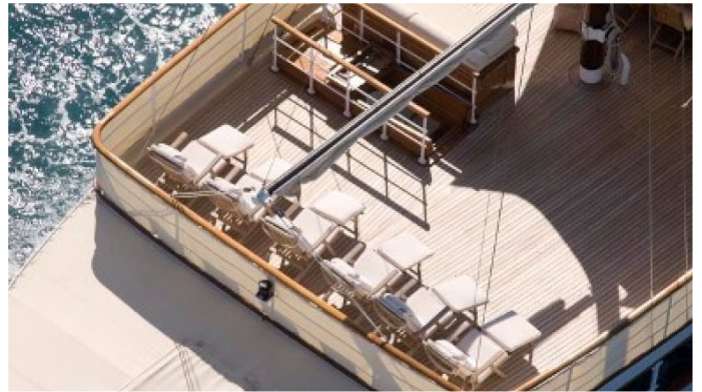

YEAR REFIT
1930 2016

CRUISING SPEED
12 Knots

ACCOMMODATION

GUESTS CABINS CREW
11 6 9

CABIN CONFIGURATION

1 Master 1 Vip
3 Twin 1 Single

CHARTER RATES

Details correct as of 26 Jul, 2017

FOR MORE INFORMATION:

[CLICK HERE](#) 

or SCAN QR CODE

MORE PHOTOS, VIDEO OR INTERACTIVE DECK PLANS:

 [CLICK HERE](#)

ALICIA YACHT CHARTER

Superyacht ALICIA was built in 1930 by Defoe Shipbuilding Co.. She is a 51m / 167ft custom motor yacht with exterior design by John H. Wells, Inc. and interior styling by Rainsford Mann Design. ALICIA offers accommodation for up to 11 guests in 6 cabins with additional room for her crew of 9. She features a variety of amenities to ensure comfortable charter vacations, including Jacuzzi (on deck), Air Conditioning, WiFi connection on board and Deck Jacuzzi. She also carries an impressive collection of toys as listed below.

ALICIA AMENITIES & TOYS

	Air Conditioning		Bikes		Deck Jacuzzi
	Fishing		Kayaking		Snorkeling
	Towable Toys		Wakeboard		Water Ski
	Waverider		Wi Fi		

For a full up-to-date list of leisure facilities or amenities onboard Motor Yacht Alicia please contact your Yacht Charter Broker prior to booking your vacation. If there is a particular water toy that you would like, but it is not listed, then it may be possible to rent this equipment for you.