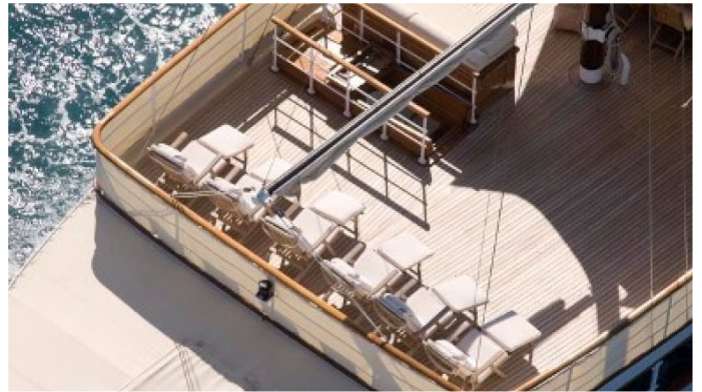

MORE PHOTOS, VIDEO OR INTERACTIVE DECK PLANS:

[CLICK HERE](#)