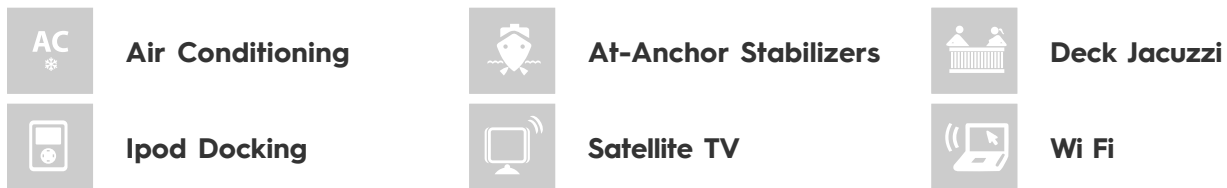

MORE PHOTOS, VIDEO OR INTERACTIVE DECK PLANS:

[CLICK HERE](#)

SUD YACHT CHARTER

Superyacht SUD was built in 2009 by Sanlorenzo. She is a 37.44m / 123ft SD122 motor yacht with exterior design by Francesco Paszkowski Design. SUD offers accommodation for up to 10 guests in 5 cabins with additional room for her crew of 7. She features a variety of amenities to ensure comfortable charter vacations, including Air Conditioning, WiFi connection on board, Deck Jacuzzi and Stabilizers at Anchor. She also carries an impressive collection of toys as listed below.

SUD AMENITIES & TOYS

For a full up-to-date list of leisure facilities or amenities onboard Motor Yacht Sud please contact your Yacht Charter Broker prior to booking your vacation. If there is a particular water toy that you would like, but it is not listed, then it may be possible to rent this equipment for you.