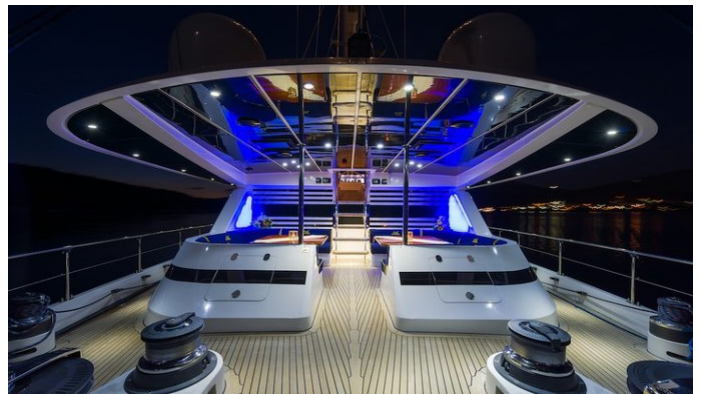

MORE PHOTOS, VIDEO OR INTERACTIVE DECK PLANS:

[CLICK HERE](#)