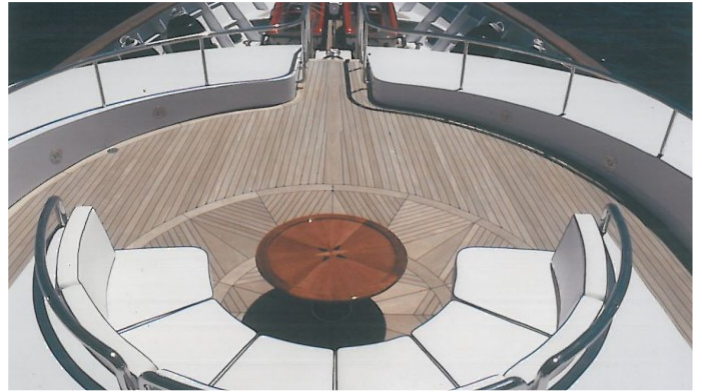

MORE PHOTOS, VIDEO OR INTERACTIVE DECK PLANS:

[CLICK HERE](#)