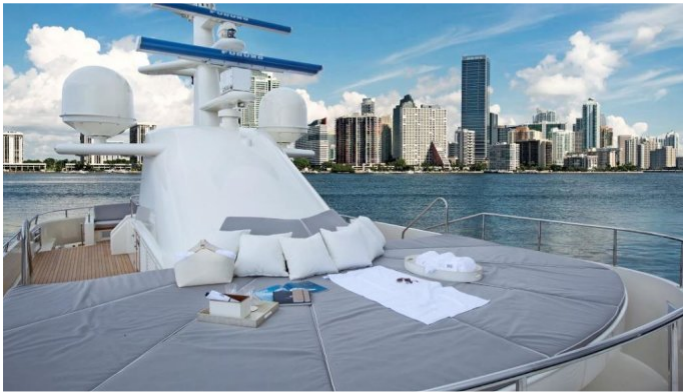

MORE PHOTOS, VIDEO OR INTERACTIVE DECK PLANS:

[CLICK HERE](#)

This document is not contractual. The yacht charters and their particulars displayed in the results above are displayed in good faith and whilst believed to be correct are not guaranteed. YachtCharterFleet.com does not warrant or assume any legal liability or responsibility for the accuracy, completeness, or usefulness of any information and/or images displayed. All information is subject to change without notice and is without warranty. Your preferred charter broker should provide you with yacht specifications, brochure and rates for your chosen dates during your charter yacht selection process. Starting prices are shown in a range of currencies for a one-week charter, unless otherwise indicated.