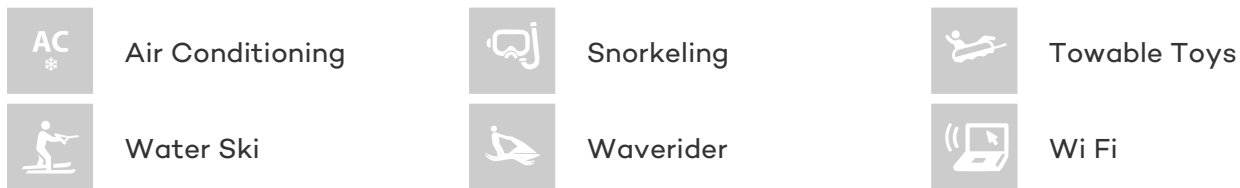

SEA WISH YACHT CHARTER

Superyacht SEA WISH was built in 2003 by Fratelli D'Amato. She is a 36.12m / 119ft custom motor yacht with exterior design by Dondi dall'Orologio and interior styling by Dondi dall'Orologio. SEA WISH offers accommodation for up to 12 guests in 5 cabins with additional room for her crew of 5. She features a variety of amenities to ensure comfortable charter vacations, including Air Conditioning, Air Conditioning and WiFi connection on board. She also carries an impressive collection of toys as listed below.

SEA WISH AMENITIES & TOYS

For a full up-to-date list of leisure facilities or amenities onboard Motor Yacht Sea Wish please contact your Yacht Charter Broker prior to booking your vacation. If there is a particular water toy that you would like, but it is not listed, then it may be possible to rent this equipment for you.

MORE TENDERS, TOYS & YACHT AMMENITIES INFO:

[CLICK HERE](#)

CHARTER SEA WISH

If you are interested in chartering SEA WISH please contact your yacht charter broker for more information about booking a luxury charter vacation on board this Fratelli D'Amato superyacht .