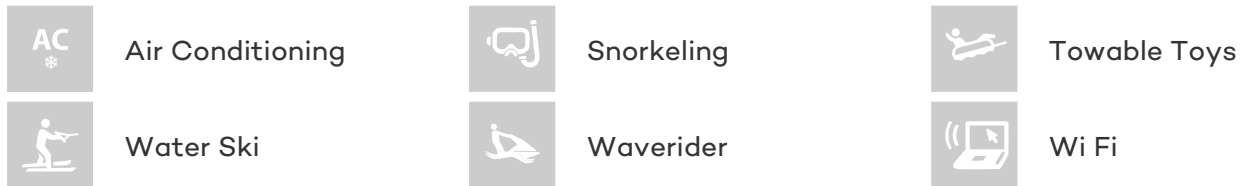

SEA WISH YACHT CHARTER

Superyacht SEA WISH was built in 2003 by Fratelli D'Amato. She is a 36.12m / 119ft custom motor yacht with exterior design by Dondi dall'Orologio and interior styling by Dondi dall'Orologio. SEA WISH offers accommodation for up to 12 guests in 5 cabins with additional room for her crew of 5. She features a variety of amenities to ensure comfortable charter vacations, including Air Conditioning, Air Conditioning and WiFi connection on board. She also carries an impressive collection of toys as listed below.

SEA WISH AMENITIES & TOYS

For a full up-to-date list of leisure facilities or amenities onboard Motor Yacht Sea Wish please contact your Yacht Charter Broker prior to booking your vacation. If there is a particular water toy that you would like, but it is not listed, then it may be possible to rent this equipment for you.

MORE TENDERS, TOYS & YACHT AMMENITIES INFO:

[CLICK HERE](#)

CHARTER SEA WISH

If you are interested in chartering SEA WISH please contact your yacht charter broker for more information about booking a luxury charter vacation on board this Fratelli D'Amato superyacht .