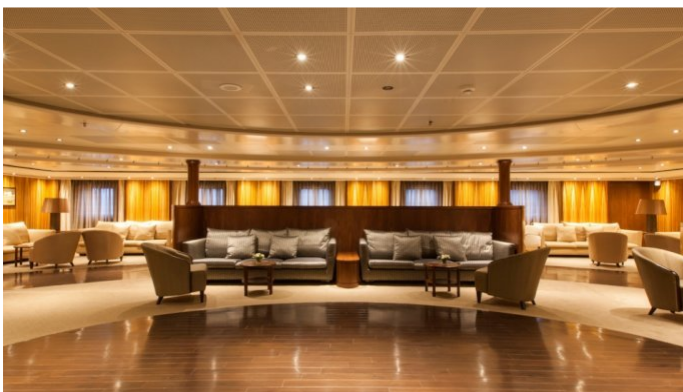

MORE PHOTOS, VIDEO OR INTERACTIVE DECK PLANS:

[CLICK HERE](#)