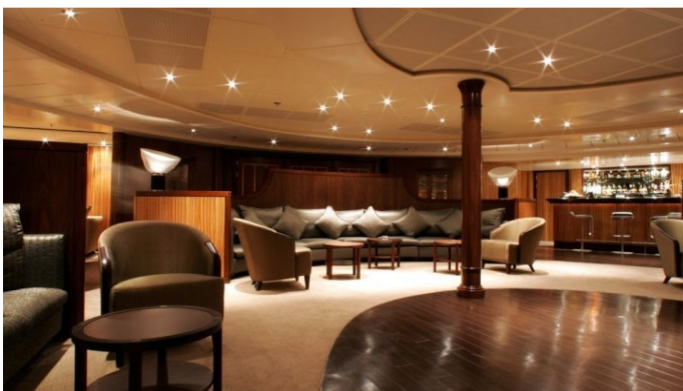

MORE PHOTOS, VIDEO OR INTERACTIVE DECK PLANS:

[CLICK HERE](#)