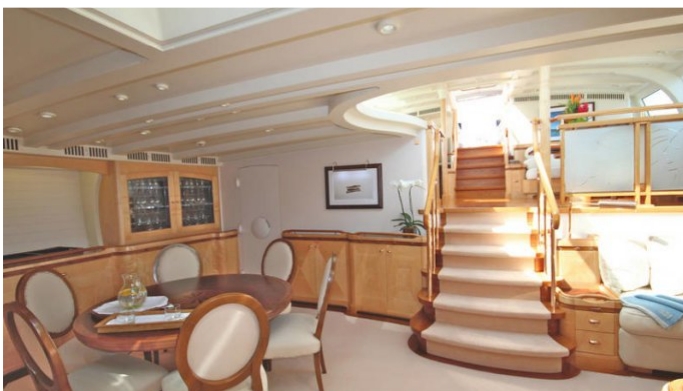

MORE PHOTOS, VIDEO OR INTERACTIVE DECK PLANS:

[CLICK HERE](#)

This document is not contractual. The yacht charters and their particulars displayed in the results above are displayed in good faith and whilst believed to be correct are not guaranteed. YachtCharterFleet.com does not warrant or assume any legal liability or responsibility for the accuracy, completeness, or usefulness of any information and/or images displayed. All information is subject to change without notice and is without warranty. Your preferred charter broker should provide you with yacht specifications, brochure and rates for your chosen dates during your charter yacht selection process. Starting prices are shown in a range of currencies for a one-week charter, unless otherwise indicated.