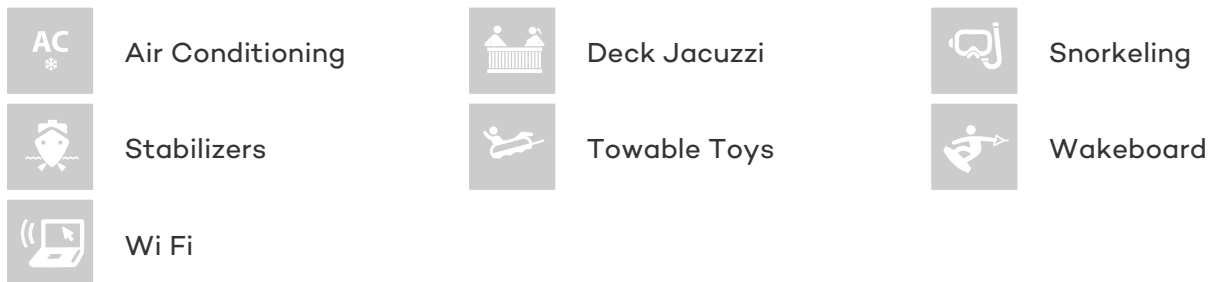

FOR MORE INFORMATION:

[CLICK HERE](#) 

or SCAN QR CODE

MORE PHOTOS, VIDEO OR INTERACTIVE DECK PLANS:

[CLICK HERE](#)

SEASHELL YACHT CHARTER

Superyacht SEASHELL was built in 2010 by Fittipaldi Yachts. She is a 33.5m / 110ft seamaster 110 motor yacht with exterior design by Luiz de Basto Designs and interior styling by Luiz de Basto Designs. SEASHELL offers accommodation for up to 10 guests in 5 cabins with additional room for her crew of 6. She features a variety of amenities to ensure comfortable charter vacations, including Air Conditioning, WiFi connection on board, Deck Jacuzzi, Stabilisers underway and Stabilizers at Anchor. She also carries an impressive collection of toys as listed below.

SEASHELL AMENITIES & TOYS

For a full up-to-date list of leisure facilities or amenities onboard Motor Yacht Seashell please contact your Yacht Charter Broker prior to booking your vacation. If there is a particular water toy that you would like, but it is not listed, then it may be possible to rent this equipment for you.