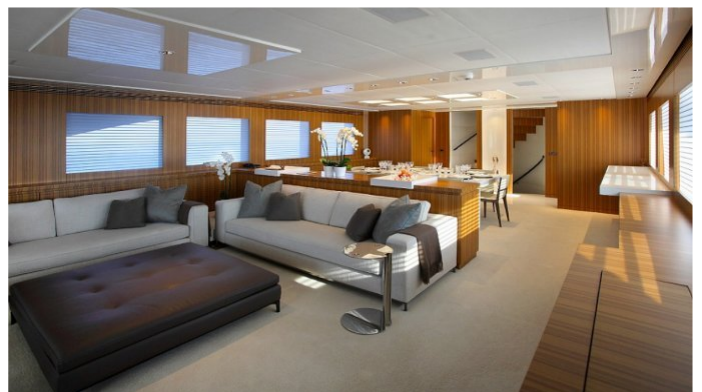

FOR MORE INFORMATION:

[CLICK HERE](#) 

or SCAN QR CODE

MORE PHOTOS, VIDEO OR INTERACTIVE DECK PLANS:

[CLICK HERE](#)

SEASHELL YACHT CHARTER

Superyacht SEASHELL was built in 2010 by Fittipaldi Yachts. She is a 33.5m / 110ft seamaster 110 motor yacht with exterior design by Luiz de Basto Designs and interior styling by Luiz de Basto Designs. SEASHELL offers accommodation for up to 10 guests in 5 cabins with additional room for her crew of 6. She features a variety of amenities to ensure comfortable charter vacations, including Air Conditioning, WiFi connection on board, Deck Jacuzzi, Stabilisers underway and Stabilizers at Anchor. She also carries an impressive collection of toys as listed below.

SEASHELL AMENITIES & TOYS

For a full up-to-date list of leisure facilities or amenities onboard Motor Yacht Seashell please contact your Yacht Charter Broker prior to booking your vacation. If there is a particular water toy that you would like, but it is not listed, then it may be possible to rent this equipment for you.