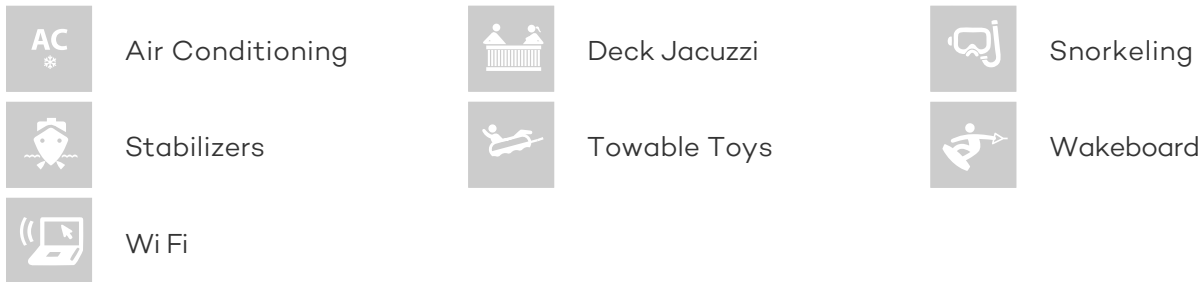

SEA SHELL YACHT CHARTER

Superyacht SEA SHELL was built in 2010 by Fittipaldi Yachts. She is a 33.5m / 110ft seamaster 110 motor yacht with exterior design by Luiz de Basto Designs and interior styling by Luiz de Basto Designs. SEA SHELL offers accommodation for up to 10 guests in 5 cabins with additional room for her crew of 6. She features a variety of amenities to ensure comfortable charter vacations, including Air Conditioning, WiFi connection on board, Deck Jacuzzi, Air Conditioning, Jacuzzi (on deck), Stabilisers underway, Stabilisers underway, Stabilizers at Anchor and At anchor Stabilizers. She also carries an impressive collection of toys as listed below.

SEA SHELL AMENITIES & TOYS

For a full up-to-date list of leisure facilities or amenities onboard Motor Yacht Sea Shell please contact your Yacht Charter Broker prior to booking your vacation. If there is a particular water toy that you would like, but it is not listed, then it may be possible to rent this equipment for you.

MORE TENDERS, TOYS & YACHT AMMENITIES INFO:

[CLICK HERE](#)

CHARTER SEA SHELL

If you are interested in chartering SEA SHELL please contact your yacht charter broker for more information about booking a luxury charter vacation on board this Fittipaldi Yachts superyacht .