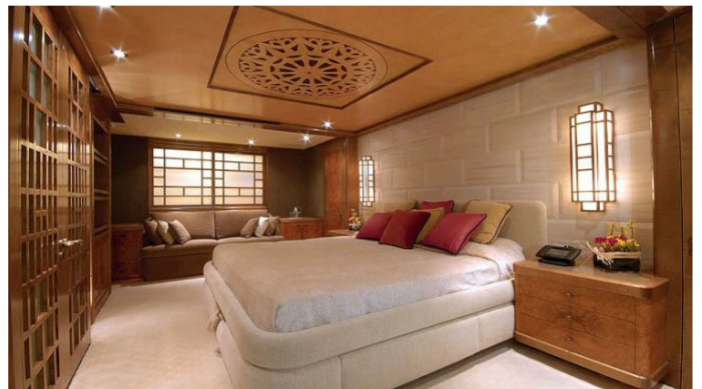

CRUISING SPEED
20 Knots

ACCOMMODATION

GUESTS	CABINS	CREW
10	4	6

CABIN CONFIGURATION

1 Master	1 Vip
2 Twin	2 Pullman

CHARTER RATES

Details correct as of 15 Jul, 2018

FOR MORE INFORMATION:

[CLICK HERE](#) 

or SCAN QR CODE

MORE PHOTOS, VIDEO OR INTERACTIVE DECK PLANS:

 [CLICK HERE](#)

POLLUX YACHT CHARTER

Superyacht POLLUX was built in 2000 by Cantieri di Pisa. She is a 33.1m / 109ft Akhir 110 motor yacht with exterior design by Cantieri di Pisa and interior styling by Donald Starkey. POLLUX offers accommodation for up to 10 guests in 4 cabins with additional room for her crew of 6. She features a variety of amenities to ensure comfortable charter vacations, including Air Conditioning, WiFi connection on board and Stabilisers underway. She also carries an impressive collection of toys as listed below.