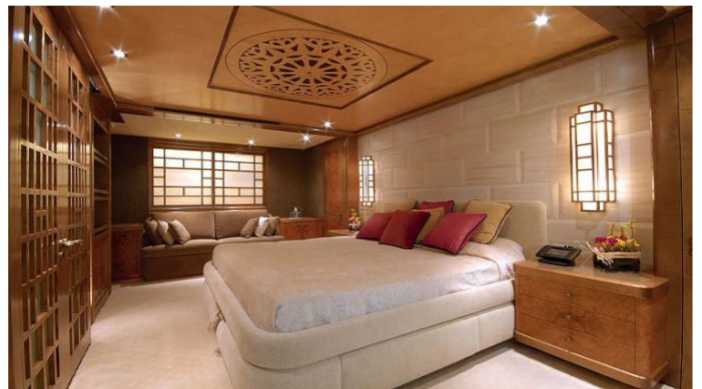

ACCOMMODATION

GUESTS	CABINS	CREW
10	4	6

CABIN CONFIGURATION

1 Master	1 Vip
2 Twin	2 Pullman

CHARTER RATES

Details correct as of 26 Feb, 2018

FOR MORE INFORMATION:

[CLICK HERE](#) 

or SCAN QR CODE

MORE PHOTOS, VIDEO OR INTERACTIVE DECK PLANS:

[CLICK HERE](#)

POLLUX YACHT CHARTER

Superyacht POLLUX was built in 2000 by Cantieri di Pisa. She is a 33.1m / 109ft akhira 110 motor yacht with exterior design by Cantieri di Pisa and interior styling by Donald Starkey. POLLUX offers accommodation for up to 10 guests in 4 cabins with additional room for her crew of 6. She features a variety of amenities to ensure comfortable charter vacations, including Air Conditioning, WiFi connection on board, Air Conditioning, Stabilisers underway and Stabilisers underway. She also carries an impressive collection of toys as listed below.