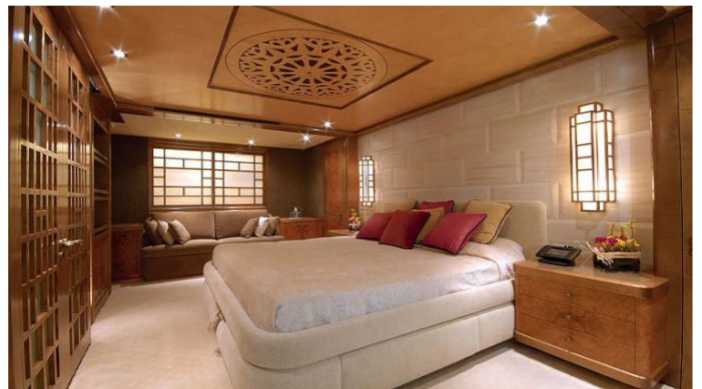

ACCOMMODATION

GUESTS	CABINS	CREW
10	4	6

CABIN CONFIGURATION

1 Master	1 Vip
2 Twin	2 Pullman

CHARTER RATES

Details correct as of 24 Nov, 2017

FOR MORE INFORMATION:

[CLICK HERE](#) 

or SCAN QR CODE

MORE PHOTOS, VIDEO OR INTERACTIVE DECK PLANS:

 [CLICK HERE](#)

POLLUX YACHT CHARTER

Superyacht POLLUX was built in 2000 by Cantieri di Pisa. She is a 33.1m / 109ft akhira 110 motor yacht with exterior design by Cantieri di Pisa and interior styling by Donald Starkey. POLLUX offers accommodation for up to 10 guests in 4 cabins with additional room for her crew of 6. She features a variety of amenities to ensure comfortable charter vacations, including Air Conditioning, WiFi connection on board, Air Conditioning, Stabilisers underway and Stabilisers underway. She also carries an impressive collection of toys as listed below.