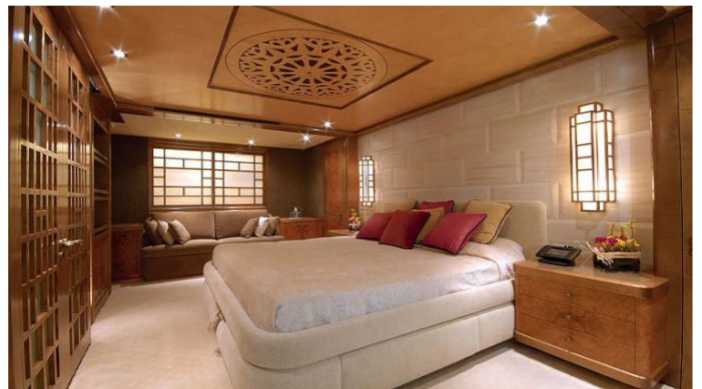

ACCOMMODATION

GUESTS	CABINS	CREW
10	4	6

CABIN CONFIGURATION

1 Master	1 Vip
2 Twin	2 Pullman

CHARTER RATES

Details correct as of 21 Sep, 2017

FOR MORE INFORMATION:

[CLICK HERE](#) 

or SCAN QR CODE

MORE PHOTOS, VIDEO OR INTERACTIVE DECK PLANS:

[CLICK HERE](#)

POLLUX YACHT CHARTER

Superyacht POLLUX was built in 2000 by Cantieri di Pisa. She is a 33.1m / 109ft akhira 110 motor yacht with exterior design by Cantieri di Pisa and interior styling by Donald Starkey. POLLUX offers accommodation for up to 10 guests in 4 cabins with additional room for her crew of 6. She features a variety of amenities to ensure comfortable charter vacations, including Air Conditioning, WiFi connection on board, Air Conditioning, Stabilisers underway and Stabilisers underway. She also carries an impressive collection of toys as listed below.