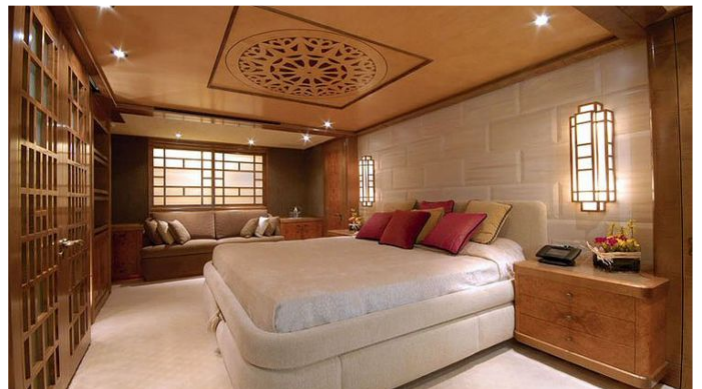

MORE PHOTOS, VIDEO OR INTERACTIVE DECK PLANS:

[CLICK HERE](#)