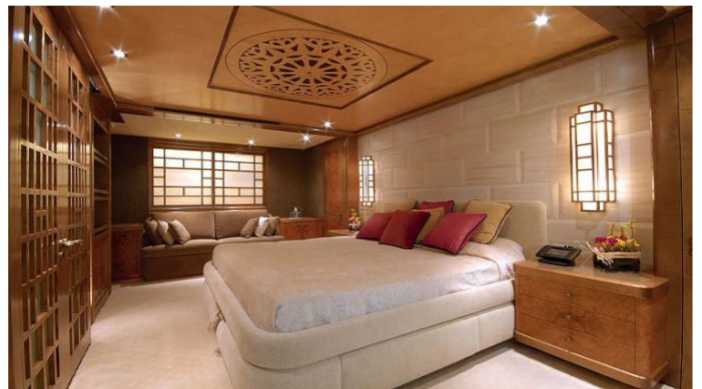

MORE PHOTOS, VIDEO OR INTERACTIVE DECK PLANS:

[CLICK HERE](#)