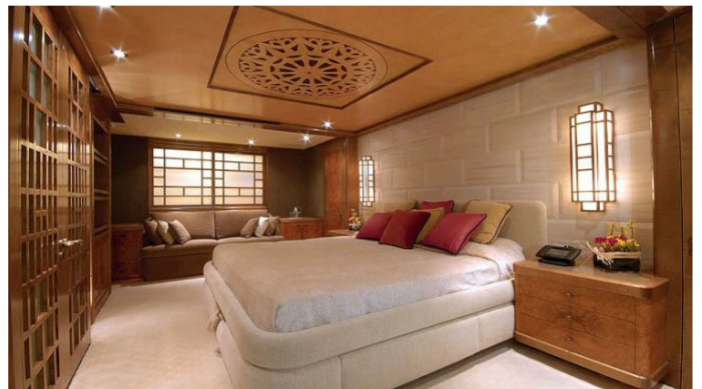

CRUISING SPEED
20 Knots

ACCOMMODATION

| GUESTS | CABINS | CREW |
|--------|--------|------|
| 10 | 4 | 6 |

CABIN CONFIGURATION

| | |
|----------|-----------|
| 1 Master | 1 Vip |
| 2 Twin | 2 Pullman |

CHARTER RATES

Details correct as of 27 May, 2018

FOR MORE INFORMATION:

[CLICK HERE](#) 

or SCAN QR CODE

MORE PHOTOS, VIDEO OR INTERACTIVE DECK PLANS:

[CLICK HERE](#)

POLLUX YACHT CHARTER

Superyacht POLLUX was built in 2000 by Cantieri di Pisa. She is a 33.1m / 109ft akhira 110 motor yacht with exterior design by Cantieri di Pisa and interior styling by Donald Starkey. POLLUX offers accommodation for up to 10 guests in 4 cabins with additional room for her crew of 6. She features a variety of amenities to ensure comfortable charter vacations, including Air Conditioning, WiFi connection on board and Stabilisers underway. She also carries an impressive collection of toys as listed below.