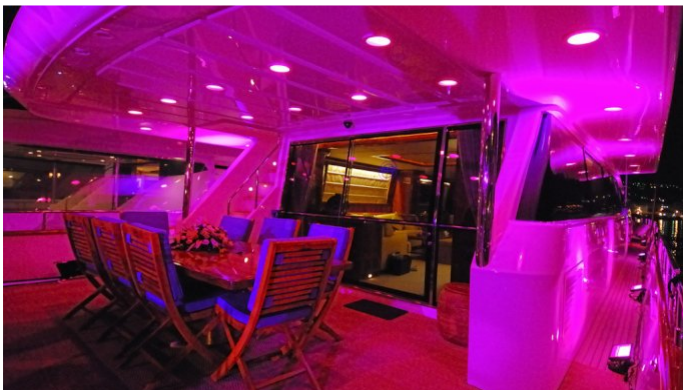

[CLICK HERE](#) 

or SCAN QR CODE

MORE PHOTOS, VIDEO OR INTERACTIVE DECK PLANS:

POWDERMONKEY OF LONDON YACHT CHARTER

Superyacht POWDERMONKEY OF LONDON was built in 2004 by Falcon. She is a 30.5m / 100ft falcon 100 motor yacht with exterior design by Stefano Righini and interior styling by Falcon. POWDERMONKEY OF LONDON offers accommodation for up to 12 guests in 5 cabins with additional room for her crew of 5. She features a variety of amenities to ensure comfortable charter vacations, including Air Conditioning, WiFi connection on board and Air Conditioning. She also carries an impressive collection of toys as listed below.

POWDERMONKEY OF LONDON AMENITIES & TOYS

 AC	Air Conditioning		Ipod Docking		Kayaking
	Snorkeling		Towable Toys		Wakeboard
	Water Ski		Waverider		Wi Fi

For a full up-to-date list of leisure facilities or amenities onboard Motor Yacht Powdermonkey Of London please contact your Yacht Charter Broker prior to booking your vacation. If there is a particular water toy that you would like, but it is not listed, then it may be possible to rent this equipment for you.