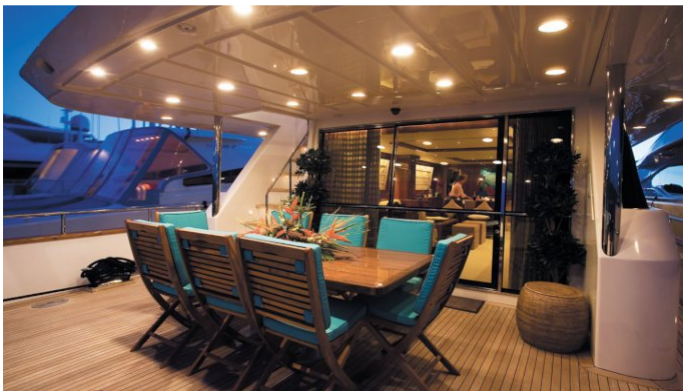

YEAR REFIT
2004 2014

CRUISING SPEED
22 Knots

ACCOMMODATION

GUESTS	CABINS	CREW
12	5	5

CABIN CONFIGURATION

1 Master	1 Vip
1 Double	2 Twin
2 Pullman	

CHARTER RATES

SUMMER
from
€42,000 / week + expenses

Details correct as of 21 Feb, 2018

FOR MORE INFORMATION:

[CLICK HERE](#) 

or SCAN QR CODE

MORE PHOTOS, VIDEO OR INTERACTIVE DECK PLANS:

[CLICK HERE](#)

POWDERMONKEY YACHT CHARTER

Superyacht POWDERMONKEY was built in 2004 by Falcon. She is a 30.5m / 100ft falcon 100 motor yacht with exterior design by Stefano Righini and interior styling by Falcon. POWDERMONKEY offers accommodation for up to 12 guests in 5 cabins with additional room for her crew of 5. She features a variety of amenities to ensure comfortable charter vacations, including Air Conditioning, WiFi connection on board and Air Conditioning. She also carries an impressive collection of toys as listed below.

POWDERMONKEY AMENITIES & TOYS

 AC	Air Conditioning	 Ipod Docking	 Kayaking
 Snorkeling	Snorkeling	 Towable Toys	 Wakeboard
 Water Ski	Water Ski	 Waverider	 Wi Fi

For a full up-to-date list of leisure facilities or amenities onboard Motor Yacht Powdermonkey please contact your Yacht Charter Broker prior to booking your vacation. If there is a particular water toy that you would like, but it is not listed, then it may be possible to rent this equipment for you.