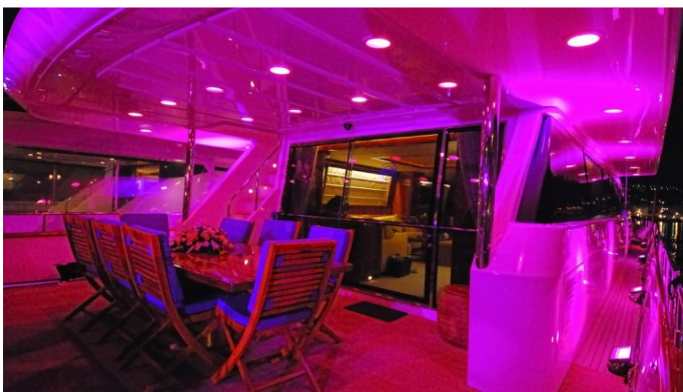

YEAR REFIT
2004 2014

CRUISING SPEED
22 Knots

ACCOMMODATION

GUESTS	CABINS	CREW
12	5	5

CABIN CONFIGURATION

1 Master	1 Vip
1 Double	2 Twin
2 Pullman	

CHARTER RATES

SUMMER
from
€42,000 / week + expenses

Details correct as of 21 Feb, 2018

FOR MORE INFORMATION:

[CLICK HERE](#) 

or SCAN QR CODE

MORE PHOTOS, VIDEO OR INTERACTIVE DECK PLANS:

[CLICK HERE](#)

POWDERMONKEY YACHT CHARTER

Superyacht POWDERMONKEY was built in 2004 by Falcon. She is a 30.5m / 100ft falcon 100 motor yacht with exterior design by Stefano Righini and interior styling by Falcon. POWDERMONKEY offers accommodation for up to 12 guests in 5 cabins with additional room for her crew of 5. She features a variety of amenities to ensure comfortable charter vacations, including Air Conditioning, WiFi connection on board and Air Conditioning. She also carries an impressive collection of toys as listed below.

POWDERMONKEY AMENITIES & TOYS

 AC	Air Conditioning	 Ipod Docking	 Kayaking
 Snorkeling	Snorkeling	 Towable Toys	 Wakeboard
 Water Ski	Water Ski	 Waverider	 Wi Fi

For a full up-to-date list of leisure facilities or amenities onboard Motor Yacht Powdermonkey please contact your Yacht Charter Broker prior to booking your vacation. If there is a particular water toy that you would like, but it is not listed, then it may be possible to rent this equipment for you.