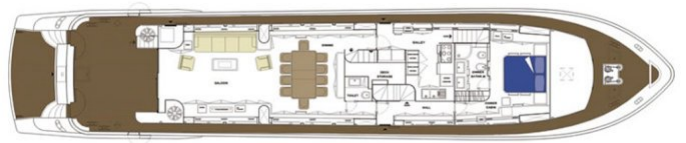

LOWER DECK

MORE PHOTOS, VIDEO OR INTERACTIVE DECK PLANS:

[CLICK HERE](#)