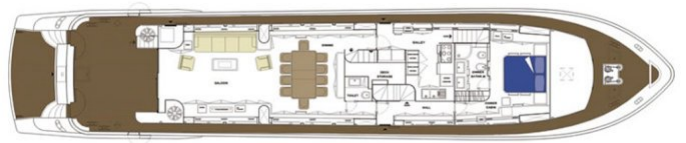

MAGIC DREAM

Yacht Charter Details for 'Magic Dream', the 31.09m Superyacht built by Falcon

SPECIFICATIONS

LENGTH

31.09m / 102ft

BEAM

6.4m / 21ft

DRAFT

CABINS

5

CREW

4

CABIN CONFIGURATION

CHARTER RATES

Details correct as of 24 Oct, 2017

FOR MORE INFORMATION:

[CLICK HERE](#)

or SCAN QR CODE

LOWER DECK

MAIN DECK

FLY DECK

MORE PHOTOS, VIDEO OR INTERACTIVE DECK PLANS:

[CLICK HERE](#)

MAGIC DREAM YACHT CHARTER

Superyacht MAGIC DREAM was built in 2006 by Falcon. She is a 31.09m / 102ft falcon 102 motor yacht with exterior design by Falcon and interior styling by . MAGIC DREAM offers accommodation for up to 10 guests in 5 cabins with additional room for her crew of 4. She features a variety of amenities to ensure comfortable charter vacations, including Air Conditioning and WiFi connection on board. She also carries an impressive collection of toys as listed below.