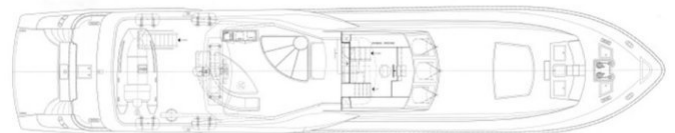

MAGIC DREAM

Yacht Charter Details for 'Magic Dream', the 31.09m Superyacht built by Falcon

SPECIFICATIONS

LENGTH

31.09m / 102ft

BEAM

6.4m / 21ft

DRAFT

[CLICK HERE](#)

or SCAN QR CODE

LOWER DECK

MAIN DECK

FLY DECK

MORE PHOTOS, VIDEO OR INTERACTIVE DECK PLANS:

[CLICK HERE](#)

MAGIC DREAM YACHT CHARTER

Superyacht MAGIC DREAM was built in 2006 by Falcon. She is a 31.09m / 102ft falcon 102 motor yacht with exterior design by Falcon and interior styling by . MAGIC DREAM offers accommodation for up to 10 guests in 5 cabins with additional room for her crew of 4. She features a variety of amenities to ensure comfortable charter vacations, including Air Conditioning and WiFi connection on board. She also carries an impressive collection of toys as listed below.

MAGIC DREAM AMENITIES & TOYS

Air Conditioning

Satellite TV

Waverider

Wi Fi

For a full up-to-date list of leisure facilities or amenities onboard Motor Yacht Magic Dream please contact your Yacht Charter Broker prior to booking your vacation. If there is a particular water toy that you would like, but it is not listed, then it may be possible to rent this equipment for you.