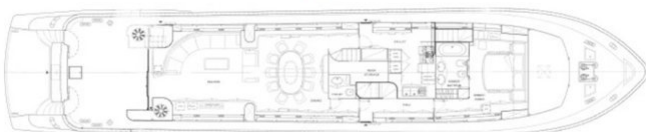

### CHARTER RATES

Details correct as of 16 Aug, 2017

FOR MORE INFORMATION:

[CLICK HERE](#)

or SCAN QR CODE

LOWER DECK

MAIN DECK

**MORE PHOTOS, VIDEO OR INTERACTIVE DECK PLANS:**

## MAGIC DREAM YACHT CHARTER

Superyacht MAGIC DREAM was built in 2006 by Falcon. She is a 31.09m / 102ft falcon 102 motor yacht with exterior design by Falcon and interior styling by . MAGIC DREAM offers accommodation for up to 10 guests in 5 cabins with additional room for her crew of 4. She features a variety of amenities to ensure comfortable charter vacations, including Air Conditioning and WiFi connection on board. She also carries an impressive collection of toys as listed below.