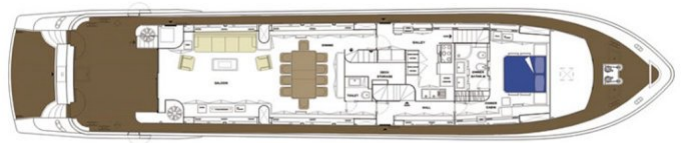

MAGIC DREAM

Yacht Charter Details for 'Magic Dream', the 31.09m Superyacht built by Falcon

SPECIFICATIONS

LENGTH

31.09m / 102ft

BEAM

6.4m / 21ft

DRAFT

CABINS

5

CREW

4

CABIN CONFIGURATION

CHARTER RATES

Details correct as of 22 Mar, 2018

FOR MORE INFORMATION:

[CLICK HERE](#)

or SCAN QR CODE

LOWER DECK

MAIN DECK

FLY DECK

MORE PHOTOS, VIDEO OR INTERACTIVE DECK PLANS:

[CLICK HERE](#)

MAGIC DREAM YACHT CHARTER

Superyacht MAGIC DREAM was built in 2006 by Falcon. She is a 31.09m / 102ft falcon 102 motor yacht with exterior design by Falcon and interior styling by . MAGIC DREAM offers accommodation for up to 10 guests in 5 cabins with additional room for her crew of 4. She features a variety of amenities to ensure comfortable charter vacations, including Air Conditioning and WiFi connection on board. She also carries an impressive collection of toys as listed below.