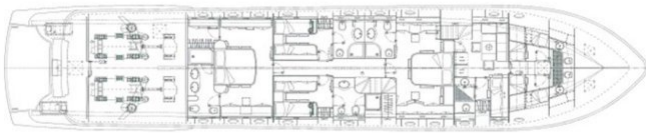

MAGIC DREAM

Yacht Charter Details for 'Magic Dream', the 31.09m Superyacht built by Falcon

SPECIFICATIONS

LENGTH

31.09m / 102ft

BEAM

6.4m / 21ft

DRAFT

[CLICK HERE](#)

or SCAN QR CODE

LOWER DECK

MAIN DECK

FLY DECK

MORE PHOTOS, VIDEO OR INTERACTIVE DECK PLANS:

[CLICK HERE](#)

MAGIC DREAM YACHT CHARTER

Superyacht MAGIC DREAM was built in 2006 by Falcon. She is a 31.09m / 102ft falcon 102 motor yacht with exterior design by Falcon and interior styling by . MAGIC DREAM offers accommodation for up to 10 guests in 5 cabins with additional room for her crew of 4. She features a variety of amenities to ensure comfortable charter vacations, including Air Conditioning and WiFi connection on board. She also carries an impressive collection of toys as listed below.

MAGIC DREAM AMENITIES & TOYS

Air Conditioning

Satellite TV

Waverider

Wi Fi

For a full up-to-date list of leisure facilities or amenities onboard Motor Yacht Magic Dream please contact your Yacht Charter Broker prior to booking your vacation. If there is a particular water toy that you would like, but it is not listed, then it may be possible to rent this equipment for you.