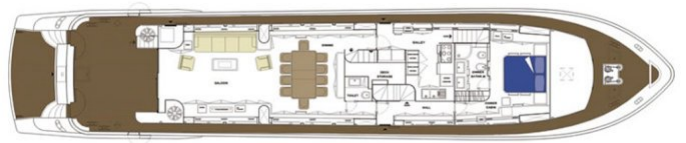

MAGIC DREAM

Yacht Charter Details for 'Magic Dream', the 31.09m Superyacht built by Falcon

SPECIFICATIONS

LENGTH

31.09m / 102ft

BEAM

6.4m / 21ft

DRAFT

CABINS

5

CREW

4

CABIN CONFIGURATION

CHARTER RATES

Details correct as of 23 Jun, 2017

FOR MORE INFORMATION:

[CLICK HERE](#) 

or SCAN QR CODE

LOWER DECK

MAIN DECK

MORE PHOTOS, VIDEO OR INTERACTIVE DECK PLANS:

[CLICK HERE](#)

MAGIC DREAM YACHT CHARTER

Superyacht MAGIC DREAM was built in 2006 by Falcon. She is a 31.09m / 102ft falcon 102 motor yacht with exterior design by Falcon and interior styling by . MAGIC DREAM offers accommodation for up to 10 guests in 5 cabins with additional room for her crew of 4. She features a variety of amenities to ensure comfortable charter vacations, including Air Conditioning and WiFi connection on board. She also carries an impressive collection of toys as listed below.

MAGIC DREAM AMENITIES & TOYS

Air Conditioning

Satellite TV

Waverider

Wi Fi

For a full up-to-date list of leisure facilities or amenities onboard Motor Yacht Magic Dream please contact your Yacht Charter Broker prior to booking your vacation. If there is a particular water toy that you would like, but it is not listed, then it may be possible to rent this equipment for you.