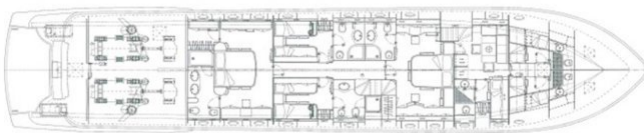

MAGIC DREAM

Yacht Charter Details for 'Magic Dream', the 31.09m Superyacht built by Falcon

SPECIFICATIONS

LENGTH

31.09m / 102ft

BEAM

6.4m / 21ft

DRAFT

CABINS

5

CREW

4

CABIN CONFIGURATION

CHARTER RATES

Details correct as of 23 Jun, 2017

FOR MORE INFORMATION:

[CLICK HERE](#) 

or SCAN QR CODE

LOWER DECK

MAIN DECK

MORE PHOTOS, VIDEO OR INTERACTIVE DECK PLANS:

[CLICK HERE](#)

MAGIC DREAM YACHT CHARTER

Superyacht MAGIC DREAM was built in 2006 by Falcon. She is a 31.09m / 102ft falcon 102 motor yacht with exterior design by Falcon and interior styling by . MAGIC DREAM offers accommodation for up to 10 guests in 5 cabins with additional room for her crew of 4. She features a variety of amenities to ensure comfortable charter vacations, including Air Conditioning and WiFi connection on board. She also carries an impressive collection of toys as listed below.