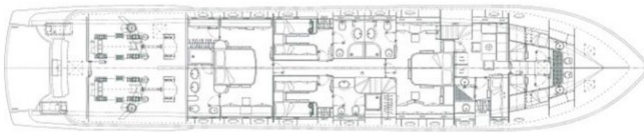

MAGIC DREAM

Yacht Charter Details for 'Magic Dream', the 31.09m Superyacht built by Falcon

SPECIFICATIONS

LENGTH

31.09m / 102ft

BEAM

6.4m / 21ft

DRAFT

[CLICK HERE](#)

or SCAN QR CODE

LOWER DECK

MAIN DECK

FLY DECK

MORE PHOTOS, VIDEO OR INTERACTIVE DECK PLANS:

[CLICK HERE](#)

MAGIC DREAM YACHT CHARTER

Superyacht MAGIC DREAM was built in 2006 by Falcon. She is a 31.09m / 102ft falcon 102 motor yacht with exterior design by Falcon and interior styling by . MAGIC DREAM offers accommodation for up to 10 guests in 5 cabins with additional room for her crew of 4. She features a variety of amenities to ensure comfortable charter vacations, including Air Conditioning and WiFi connection on board. She also carries an impressive collection of toys as listed below.

MAGIC DREAM AMENITIES & TOYS

Air Conditioning

Satellite TV

Waverider

Wi Fi

For a full up-to-date list of leisure facilities or amenities onboard Motor Yacht Magic Dream please contact your Yacht Charter Broker prior to booking your vacation. If there is a particular water toy that you would like, but it is not listed, then it may be possible to rent this equipment for you.