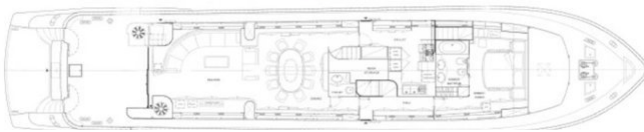

MAGIC DREAM

Yacht Charter Details for 'Magic Dream', the 31.09m Superyacht built by Falcon

SPECIFICATIONS

LENGTH

31.09m / 102ft

BEAM

6.4m / 21ft

DRAFT

[CLICK HERE](#)

or SCAN QR CODE

LOWER DECK

MAIN DECK

FLY DECK

MORE PHOTOS, VIDEO OR INTERACTIVE DECK PLANS:

[CLICK HERE](#)

MAGIC DREAM YACHT CHARTER

Superyacht MAGIC DREAM was built in 2006 by Falcon. She is a 31.09m / 102ft falcon 102 motor yacht with exterior design by Falcon and interior styling by . MAGIC DREAM offers accommodation for up to 10 guests in 5 cabins with additional room for her crew of 4. She features a variety of amenities to ensure comfortable charter vacations, including Air Conditioning and WiFi connection on board. She also carries an impressive collection of toys as listed below.