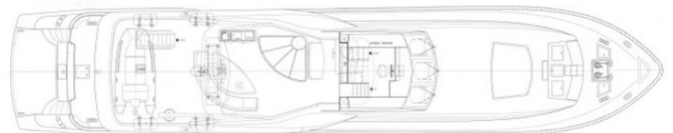

FLY DECK

MORE PHOTOS, VIDEO OR INTERACTIVE DECK PLANS:

[CLICK HERE](#)