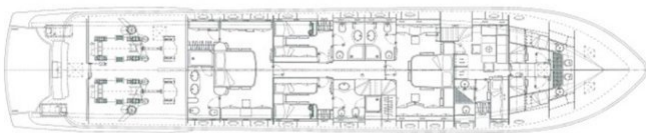

### CHARTER RATES

Details correct as of 16 Aug, 2017

FOR MORE INFORMATION:

[CLICK HERE](#)

or SCAN QR CODE

LOWER DECK

MAIN DECK

**MORE PHOTOS, VIDEO OR INTERACTIVE DECK PLANS:**

## MAGIC DREAM YACHT CHARTER

Superyacht MAGIC DREAM was built in 2006 by Falcon. She is a 31.09m / 102ft falcon 102 motor yacht with exterior design by Falcon and interior styling by . MAGIC DREAM offers accommodation for up to 10 guests in 5 cabins with additional room for her crew of 4. She features a variety of amenities to ensure comfortable charter vacations, including Air Conditioning and WiFi connection on board. She also carries an impressive collection of toys as listed below.