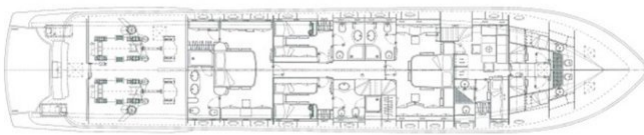

MAGIC DREAM

Yacht Charter Details for 'Magic Dream', the 31.09m Superyacht built by Falcon

SPECIFICATIONS

LENGTH

31.09m / 102ft

BEAM

6.4m / 21ft

DRAFT

[CLICK HERE](#)

or SCAN QR CODE

LOWER DECK

MAIN DECK

FLY DECK

MORE PHOTOS, VIDEO OR INTERACTIVE DECK PLANS:

[CLICK HERE](#)

MAGIC DREAM YACHT CHARTER

Superyacht MAGIC DREAM was built in 2006 by Falcon. She is a 31.09m / 102ft falcon 102 motor yacht with exterior design by Falcon and interior styling by . MAGIC DREAM offers accommodation for up to 10 guests in 5 cabins with additional room for her crew of 4. She features a variety of amenities to ensure comfortable charter vacations, including Air Conditioning and WiFi connection on board. She also carries an impressive collection of toys as listed below.

MAGIC DREAM AMENITIES & TOYS

Air Conditioning

Satellite TV

Waverider

Wi Fi

For a full up-to-date list of leisure facilities or amenities onboard Motor Yacht Magic Dream please contact your Yacht Charter Broker prior to booking your vacation. If there is a particular water toy that you would like, but it is not listed, then it may be possible to rent this equipment for you.