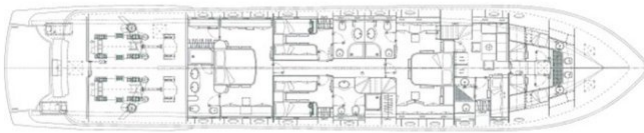

### CHARTER RATES

Details correct as of 22 May, 2018

FOR MORE INFORMATION:

[CLICK HERE](#)

or SCAN QR CODE

LOWER DECK

MAIN DECK

FLY DECK

## MAGIC DREAM YACHT CHARTER

Superyacht MAGIC DREAM was built in 2006 by Falcon. She is a 31.09m / 102ft falcon 102 motor yacht with exterior design by Falcon and interior styling by . MAGIC DREAM offers accommodation for up to 10 guests in 5 cabins with additional room for her crew of 4. She features a variety of amenities to ensure comfortable charter vacations, including Air Conditioning and WiFi connection on board. She also carries an impressive collection of toys as listed below.