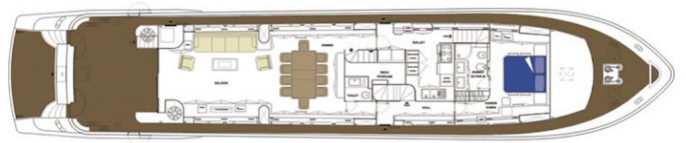

MAGIC DREAM

Yacht Charter Details for 'Magic Dream', the 31.09m Superyacht built by Falcon

SPECIFICATIONS

LENGTH

31.09m / 102ft

BEAM

6.4m / 21ft

DRAFT

CABINS

5

CREW

4

CABIN CONFIGURATION

CHARTER RATES

Details correct as of 16 Jan, 2018

FOR MORE INFORMATION:

[CLICK HERE](#)

or SCAN QR CODE

LOWER DECK

MAIN DECK

FLY DECK

MORE PHOTOS, VIDEO OR INTERACTIVE DECK PLANS:

[CLICK HERE](#)

MAGIC DREAM YACHT CHARTER

Superyacht MAGIC DREAM was built in 2006 by Falcon. She is a 31.09m / 102ft falcon 102 motor yacht with exterior design by Falcon and interior styling by . MAGIC DREAM offers accommodation for up to 10 guests in 5 cabins with additional room for her crew of 4. She features a variety of amenities to ensure comfortable charter vacations, including Air Conditioning and WiFi connection on board. She also carries an impressive collection of toys as listed below.