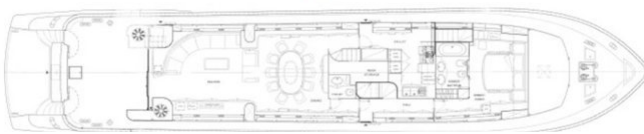

MAGIC DREAM

Yacht Charter Details for 'Magic Dream', the 31.09m Superyacht built by Falcon

SPECIFICATIONS

LENGTH

31.09m / 102ft

BEAM

6.4m / 21ft

DRAFT

[CLICK HERE](#)

or SCAN QR CODE

LOWER DECK

MAIN DECK

FLY DECK

MORE PHOTOS, VIDEO OR INTERACTIVE DECK PLANS:

[CLICK HERE](#)

MAGIC DREAM YACHT CHARTER

Superyacht MAGIC DREAM was built in 2006 by Falcon. She is a 31.09m / 102ft falcon 102 motor yacht with exterior design by Falcon and interior styling by . MAGIC DREAM offers accommodation for up to 10 guests in 5 cabins with additional room for her crew of 4. She features a variety of amenities to ensure comfortable charter vacations, including Air Conditioning and WiFi connection on board. She also carries an impressive collection of toys as listed below.