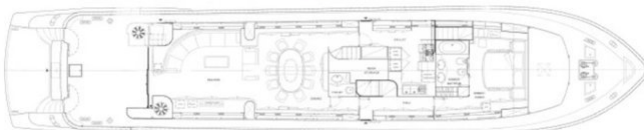

### SPECIFICATIONS

**LENGTH**

31.09m / 102ft

**BEAM**

6.4m / 21ft

**DRAFT**

2.2m / 7ft

**YEAR**

### CHARTER RATES

Details correct as of 22 May, 2018

FOR MORE INFORMATION:

[CLICK HERE](#)

or SCAN QR CODE

LOWER DECK

MAIN DECK

FLY DECK

## MAGIC DREAM YACHT CHARTER

Superyacht MAGIC DREAM was built in 2006 by Falcon. She is a 31.09m / 102ft falcon 102 motor yacht with exterior design by Falcon and interior styling by . MAGIC DREAM offers accommodation for up to 10 guests in 5 cabins with additional room for her crew of 4. She features a variety of amenities to ensure comfortable charter vacations, including Air Conditioning and WiFi connection on board. She also carries an impressive collection of toys as listed below.