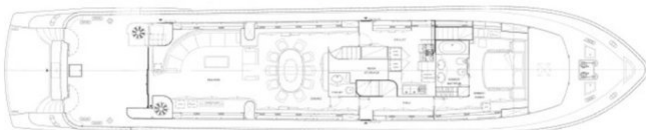

MAGIC DREAM

Yacht Charter Details for 'Magic Dream', the 31.09m Superyacht built by Falcon

SPECIFICATIONS

LENGTH

31.09m / 102ft

BEAM

6.4m / 21ft

DRAFT

[CLICK HERE](#)

or SCAN QR CODE

LOWER DECK

MAIN DECK

FLY DECK

MORE PHOTOS, VIDEO OR INTERACTIVE DECK PLANS:

[CLICK HERE](#)

MAGIC DREAM YACHT CHARTER

Superyacht MAGIC DREAM was built in 2006 by Falcon. She is a 31.09m / 102ft falcon 102 motor yacht with exterior design by Falcon and interior styling by . MAGIC DREAM offers accommodation for up to 10 guests in 5 cabins with additional room for her crew of 4. She features a variety of amenities to ensure comfortable charter vacations, including Air Conditioning and WiFi connection on board. She also carries an impressive collection of toys as listed below.