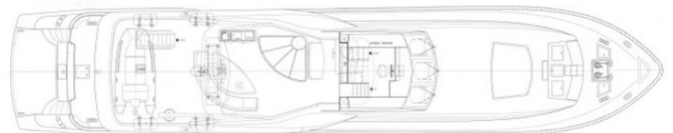

MAGIC DREAM

Yacht Charter Details for 'Magic Dream', the 31.09m Superyacht built by Falcon

SPECIFICATIONS

LENGTH

31.09m / 102ft

BEAM

6.4m / 21ft

DRAFT

[CLICK HERE](#)

or SCAN QR CODE

LOWER DECK

MAIN DECK

FLY DECK

MORE PHOTOS, VIDEO OR INTERACTIVE DECK PLANS:

[CLICK HERE](#)

MAGIC DREAM YACHT CHARTER

Superyacht MAGIC DREAM was built in 2006 by Falcon. She is a 31.09m / 102ft falcon 102 motor yacht with exterior design by Falcon and interior styling by . MAGIC DREAM offers accommodation for up to 10 guests in 5 cabins with additional room for her crew of 4. She features a variety of amenities to ensure comfortable charter vacations, including Air Conditioning and WiFi connection on board. She also carries an impressive collection of toys as listed below.

MAGIC DREAM AMENITIES & TOYS

Air Conditioning

Satellite TV

Waverider

Wi Fi

For a full up-to-date list of leisure facilities or amenities onboard Motor Yacht Magic Dream please contact your Yacht Charter Broker prior to booking your vacation. If there is a particular water toy that you would like, but it is not listed, then it may be possible to rent this equipment for you.