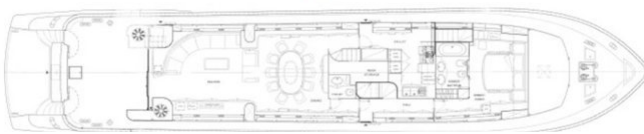

MAGIC DREAM

Yacht Charter Details for 'Magic Dream', the 31.09m Superyacht built by Falcon

SPECIFICATIONS

LENGTH

31.09m / 102ft

BEAM

6.4m / 21ft

DRAFT

[CLICK HERE](#) 

or SCAN QR CODE

LOWER DECK

MAIN DECK

MORE PHOTOS, VIDEO OR INTERACTIVE DECK PLANS:

[CLICK HERE](#)

MAGIC DREAM YACHT CHARTER

Superyacht MAGIC DREAM was built in 2006 by Falcon. She is a 31.09m / 102ft falcon 102 motor yacht with exterior design by Falcon and interior styling by . MAGIC DREAM offers accommodation for up to 10 guests in 5 cabins with additional room for her crew of 4. She features a variety of amenities to ensure comfortable charter vacations, including Air Conditioning and WiFi connection on board. She also carries an impressive collection of toys as listed below.

MAGIC DREAM AMENITIES & TOYS

Air Conditioning

Satellite TV

Waverider

Wi Fi

For a full up-to-date list of leisure facilities or amenities onboard Motor Yacht Magic Dream please contact your Yacht Charter Broker prior to booking your vacation. If there is a particular water toy that you would like, but it is not listed, then it may be possible to rent this equipment for you.