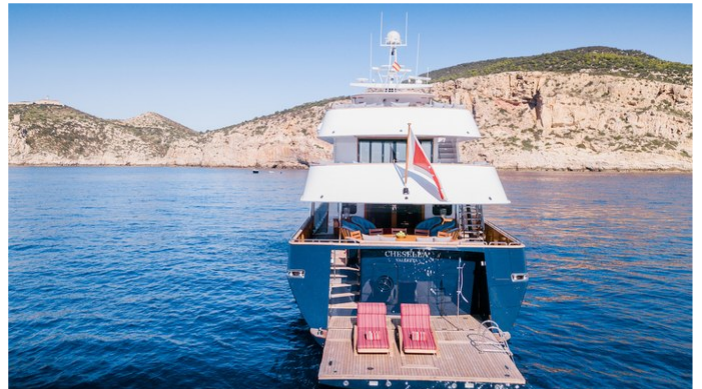

MORE PHOTOS, VIDEO OR INTERACTIVE DECK PLANS:

[CLICK HERE](#)