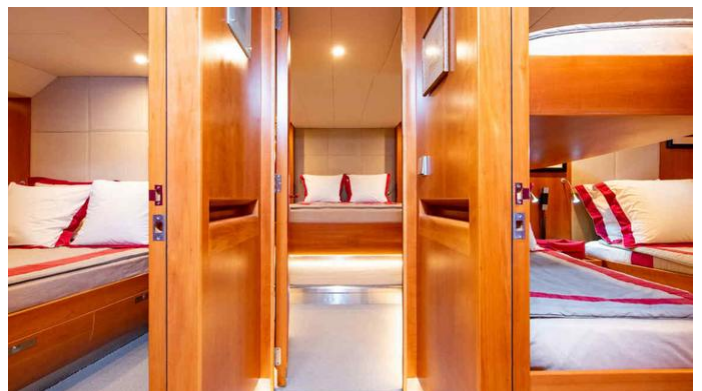

CRUISING SPEED
10 Knots

ACCOMMODATION

GUESTS	CABINS	CREW
7	3	5

CABIN CONFIGURATION

1 Master	1 Double
1 Twin	1 Pullman

CHARTER RATES

SUMMER
from
€49,000 / week + expenses

WINTER
from
\$49,000 / week + expenses

Details correct as of 17 May, 2025

FOR MORE INFORMATION:

[CLICK HERE](#) 

or SCAN QR CODE

MORE PHOTOS, VIDEO OR INTERACTIVE DECK PLANS:

[CLICK HERE](#)

SILVERTIP YACHT CHARTER

Superyacht SILVERTIP was built in 2001 by Yachting Developments. She is a 33.8m / 110'11 sail yacht with exterior design by Dubois and interior styling by Agnes Comar . Silvertip offers accommodation for up to 7 guests in 3 cabins with additional room for her crew of 5. She features a variety of amenities to ensure comfortable charter vacations. She also carries an impressive collection of toys as listed below.