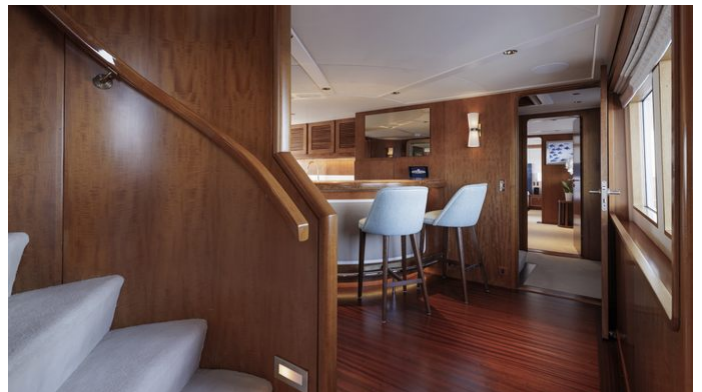

ACCOMMODATION

GUESTS	CABINS	CREW
10	5	8

CABIN CONFIGURATION

1 Master	1 VIP
1 Twin	2 Double/Twin

CHARTER RATES

SUMMER
from
€150,000 / week + expenses

WINTER
from
€150,000 / week + expenses

Not for charter to U.S. residents while in U.S. waters

Details correct as of 14 Aug, 2024

FOR MORE INFORMATION:

[CLICK HERE](#) 

or SCAN QR CODE

MORE PHOTOS, VIDEO OR INTERACTIVE DECK PLANS:

 [CLICK HERE](#)

SYNTHESIS 66 YACHT CHARTER

Superyacht SYNTHESIS 66 was built in 1982 by Feadship. She is a 41.81m / 137'2 Custom motor yacht with exterior design by De Voogt and interior styling by Larvor . Synthesis 66 offers accommodation for up to 10 guests in 5 cabins with additional room for her crew of 8. She features a variety of amenities to ensure comfortable charter vacations. She also carries an impressive collection of toys as listed below.

SYNTHESIS 66 AMENITIES & TOYS

Exterior Bar

Sun Deck

Outdoor Shower

Wi-Fi

Swimming Platform

Sunpads

Deck Jacuzzi