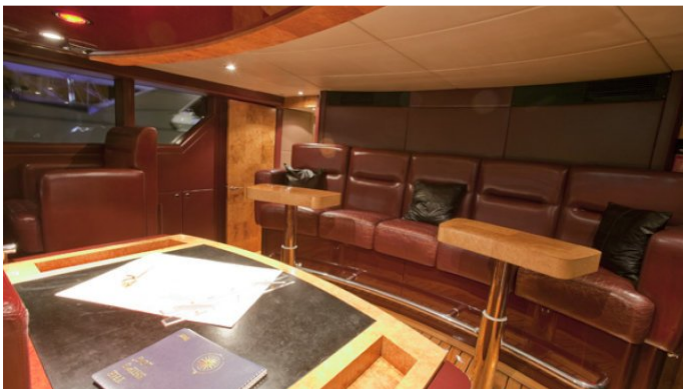

CRUISING SPEED
13 Knots

ACCOMMODATION

GUESTS	CABINS	CREW
8	4	6

CABIN CONFIGURATION

CHARTER RATES

Details correct as of 23 Jun, 2017

FOR MORE INFORMATION:

[CLICK HERE](#) 

or SCAN QR CODE

MORE PHOTOS, VIDEO OR INTERACTIVE DECK PLANS:

[CLICK HERE](#)

MERCEDES YACHT CHARTER

Superyacht MERCEDES was built in 1996 by Oceanfast. She is a 37.5m / 123ft motor yacht with exterior design by Bannenberg & Rowell and interior styling by Sam Sorgiovanni. MERCEDES offers accommodation for up to 8 guests in 4 cabins with additional room for her crew of 6. She features a variety of amenities to ensure comfortable charter vacations, including Air Conditioning, WiFi connection on board and Deck Jacuzzi. She also carries an impressive collection of toys as listed below.

MERCEDES AMENITIES & TOYS

Air Conditioning

Deck Jacuzzi

Wi Fi

For a full up-to-date list of leisure facilities or amenities onboard Motor Yacht Mercedes please contact your Yacht Charter Broker prior to booking your vacation. If there is a particular water toy that you would like, but it is not listed, then it may be possible to rent this equipment for you.