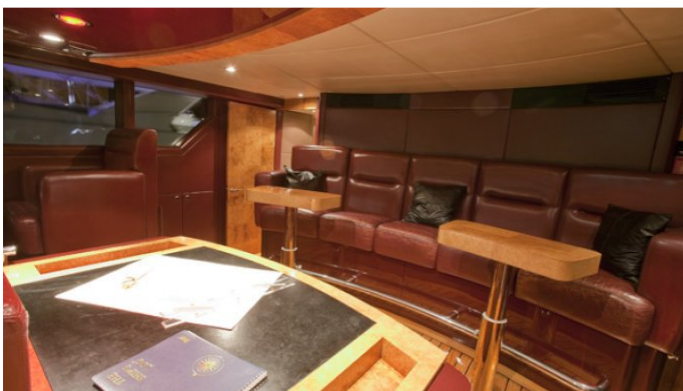

MORE PHOTOS, VIDEO OR INTERACTIVE DECK PLANS:

[CLICK HERE](#)