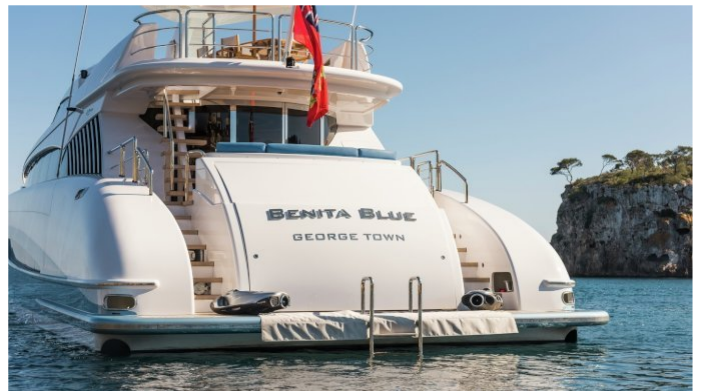

MORE PHOTOS, VIDEO OR INTERACTIVE DECK PLANS:

[CLICK HERE](#)