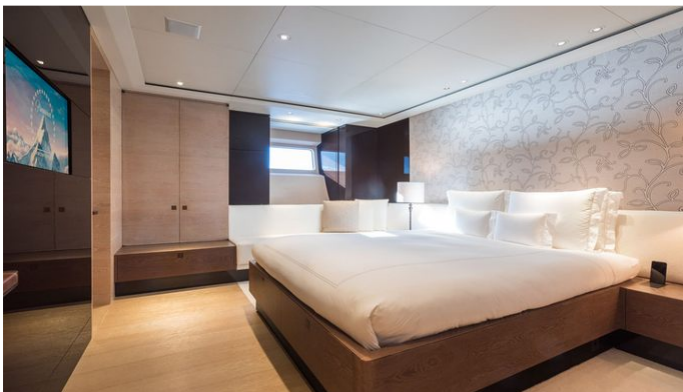

MORE PHOTOS, VIDEO OR INTERACTIVE DECK PLANS:

[CLICK HERE](#)