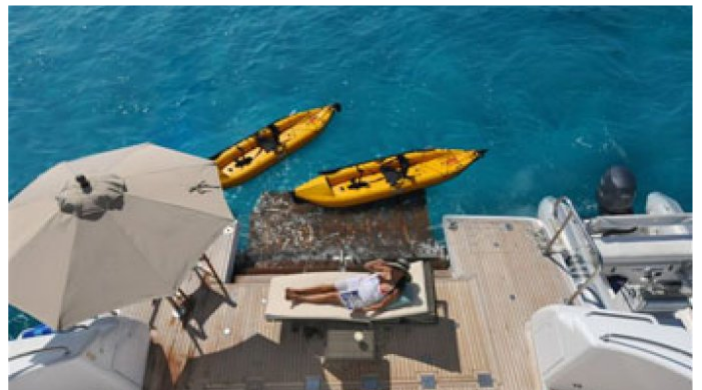

LEGENDARY

Yacht Charter Details for 'Legendary', the 36.6m Superyacht built by Northcoast Yachts

SPECIFICATIONS

LENGTH
36.6m / 120ft

BEAM **DRAFT**
7.6m / 25ft 2m / 7ft

YEAR **REFIT**
2000 2009

CRUISING SPEED
18 Knots

MORE PHOTOS, VIDEO OR INTERACTIVE DECK PLANS:

LEGENDARY YACHT CHARTER

Superyacht LEGENDARY was built in 2000 by Northcoast Yachts. She is a 36.6m / 120ft custom motor yacht with exterior design by Paul Frederickson and interior styling by Jonathan Quinn Barnett. LEGENDARY offers accommodation for up to 8 guests in 4 cabins with additional room for her crew of 4. She features a variety of amenities to ensure comfortable charter vacations, including Air Conditioning. She also carries an impressive collection of toys as listed below.

LEGENDARY AMENITIES & TOYS

	Air Conditioning		BBQ		Fishing
	Games Consoles		Ipod Docking		Kayaking
	Kneeboard		Paddleboard		Satellite TV
	Snorkeling		Stabilizers		Wakeboard
	Water Ski		Wi Fi		

For a full up-to-date list of leisure facilities or amenities onboard Motor Yacht Legendary please contact your Yacht Charter Broker prior to booking your vacation. If there is a particular water toy that you would like, but it is not listed, then it may be possible to rent this equipment for you.