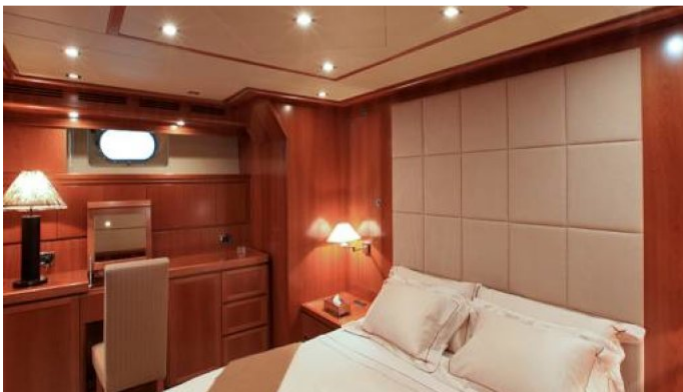

GUESTS	CABINS	CREW
10	5	5

CABIN CONFIGURATION
1 Master 2 Double
2 Twin

CHARTER RATES

SUMMER
from
€50,000 / week + expenses

WINTER
from
€45,000 / week + expenses

Details correct as of 25 Feb, 2018

FOR MORE INFORMATION:

[CLICK HERE](#) 

or SCAN QR CODE

MORE PHOTOS, VIDEO OR INTERACTIVE DECK PLANS:

[CLICK HERE](#)

LUISAMAY YACHT CHARTER

Superyacht LUISAMAY was built in 2007 by Falcon. She is a 31.5m / 103ft falcon 102 motor yacht with exterior design by Falcon and interior styling by . LUISAMAY offers accommodation for up to 10 guests in 5 cabins with additional room for her crew of 5. She features a variety of amenities to ensure comfortable charter vacations, including Air Conditioning, WiFi connection on board, Air Conditioning, Stabilisers underway and Stabilisers underway. She also carries an impressive collection of toys as listed below.

LUISAMAY AMENITIES & TOYS

Air Conditioning

Stabilizers

Wi Fi

For a full up-to-date list of leisure facilities or amenities onboard Motor Yacht Luisamay please contact your Yacht Charter Broker prior to booking your vacation. If there is a particular water toy that you would like, but it is not listed, then it may be possible to rent this equipment for you.