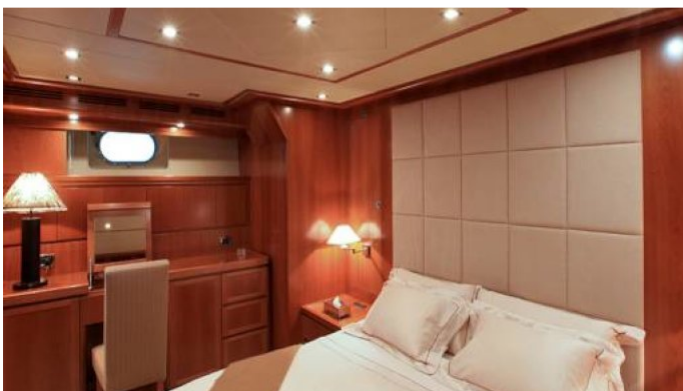

GUESTS	CABINS	CREW
10	5	5

CABIN CONFIGURATION
1 Master 2 Double
2 Twin

CHARTER RATES

SUMMER
from
€50,000 / week + expenses

WINTER
from
€45,000 / week + expenses

Details correct as of 20 Oct, 2017

FOR MORE INFORMATION:

[CLICK HERE](#) 

or SCAN QR CODE

MORE PHOTOS, VIDEO OR INTERACTIVE DECK PLANS:

[CLICK HERE](#)

LUISAMAY YACHT CHARTER

Superyacht LUISAMAY was built in 2007 by Falcon. She is a 31.5m / 103ft falcon 102 motor yacht with exterior design by Falcon and interior styling by . LUISAMAY offers accommodation for up to 10 guests in 5 cabins with additional room for her crew of 5. She features a variety of amenities to ensure comfortable charter vacations, including Air Conditioning, WiFi connection on board, Air Conditioning, Stabilisers underway and Stabilisers underway. She also carries an impressive collection of toys as listed below.

LUISAMAY AMENITIES & TOYS

Air Conditioning

Stabilizers

Wi Fi

For a full up-to-date list of leisure facilities or amenities onboard Motor Yacht Luisamay please contact your Yacht Charter Broker prior to booking your vacation. If there is a particular water toy that you would like, but it is not listed, then it may be possible to rent this equipment for you.