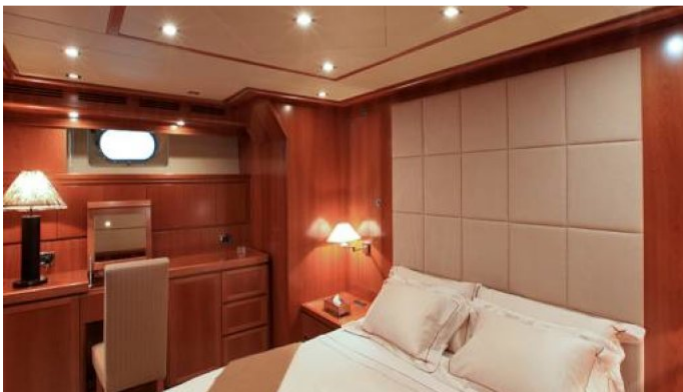

### ACCOMMODATION

GUESTS	CABINS	CREW
10	5	5

CABIN CONFIGURATION  
1 Master              2 Double  
2 Twin

## LUISAMAY YACHT CHARTER

Superyacht LUISAMAY was built in 2007 by Falcon. She is a 31.5m / 103ft falcon 102 motor yacht with exterior design by Falcon and interior styling by . LUISAMAY offers accommodation for up to 10 guests in 5 cabins with additional room for her crew of 5. She features a variety of amenities to ensure comfortable charter vacations, including Air Conditioning, WiFi connection on board, Air Conditioning, Stabilisers underway and Stabilisers underway. She also carries an impressive collection of toys as listed below.

## LUISAMAY AMENITIES & TOYS

Air Conditioning

Stabilizers

Wi Fi

For a full up-to-date list of leisure facilities or amenities onboard Motor Yacht Luisamay please contact your Yacht Charter Broker prior to booking your vacation. If there is a particular water toy that you would like, but it is not listed, then it may be possible to rent this equipment for you.