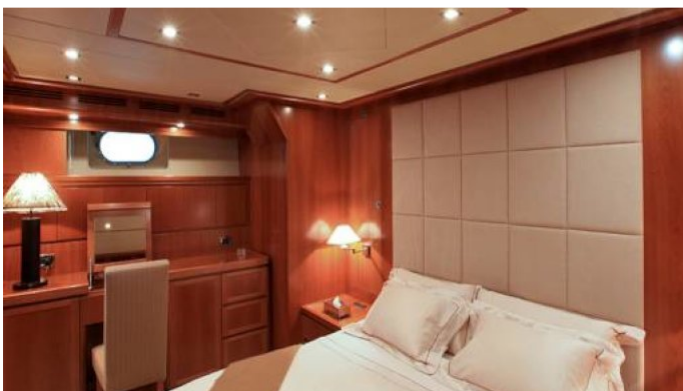

### ACCOMMODATION

GUESTS	CABINS	CREW
10	5	5

CABIN CONFIGURATION  
1 Master              2 Double  
2 Twin

## LUISAMAY YACHT CHARTER

Superyacht LUISAMAY was built in 2007 by Falcon. She is a 31.5m / 103ft falcon 102 motor yacht with exterior design by Falcon and interior styling by . LUISAMAY offers accommodation for up to 10 guests in 5 cabins with additional room for her crew of 5. She features a variety of amenities to ensure comfortable charter vacations, including Air Conditioning, WiFi connection on board and Stabilisers underway. She also carries an impressive collection of toys as listed below.

## LUISAMAY AMENITIES & TOYS

Air Conditioning

Stabilizers

Wi Fi

For a full up-to-date list of leisure facilities or amenities onboard Motor Yacht Luisamay please contact your Yacht Charter Broker prior to booking your vacation. If there is a particular water toy that you would like, but it is not listed, then it may be possible to rent this equipment for you.