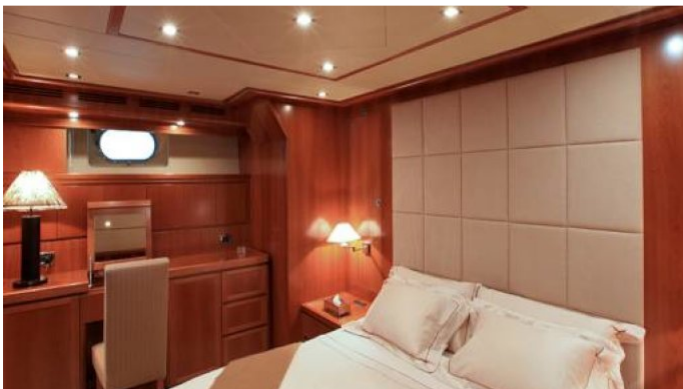

GUESTS	CABINS	CREW
10	5	5

CABIN CONFIGURATION
1 Master 2 Double
2 Twin

CHARTER RATES

SUMMER
from
€50,000 / week + expenses

WINTER
from
€45,000 / week + expenses

Details correct as of 28 Jun, 2017

FOR MORE INFORMATION:

[CLICK HERE](#) 

or SCAN QR CODE

MORE PHOTOS, VIDEO OR INTERACTIVE DECK PLANS:

[CLICK HERE](#)

LUISAMAY YACHT CHARTER

Superyacht LUISAMAY was built in 2007 by Falcon. She is a 31.5m / 103ft falcon 102 motor yacht with exterior design by Falcon and interior styling by . LUISAMAY offers accommodation for up to 10 guests in 5 cabins with additional room for her crew of 5. She features a variety of amenities to ensure comfortable charter vacations, including Air Conditioning, WiFi connection on board, Air Conditioning, Stabilisers underway and Stabilisers underway. She also carries an impressive collection of toys as listed below.

LUISAMAY AMENITIES & TOYS

Air Conditioning

Stabilizers

Wi Fi

For a full up-to-date list of leisure facilities or amenities onboard Motor Yacht Luisamay please contact your Yacht Charter Broker prior to booking your vacation. If there is a particular water toy that you would like, but it is not listed, then it may be possible to rent this equipment for you.