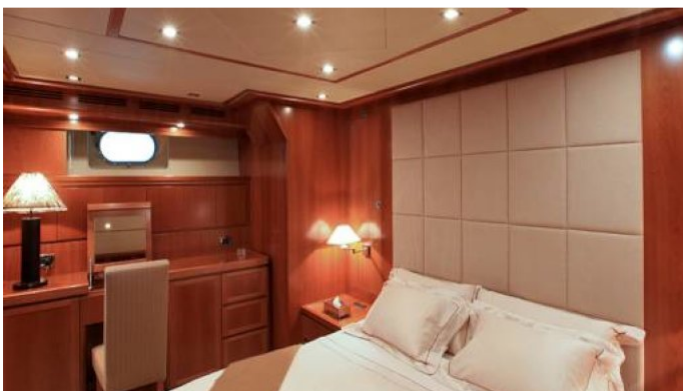

| GUESTS | CABINS | CREW |
|--------|--------|------|
| 10 | 5 | 5 |

CABIN CONFIGURATION
1 Master 2 Double
2 Twin

CHARTER RATES

SUMMER
from
€50,000 / week + expenses

WINTER
from
€45,000 / week + expenses

Details correct as of 21 Aug, 2017

FOR MORE INFORMATION:

[CLICK HERE](#) 

or SCAN QR CODE

MORE PHOTOS, VIDEO OR INTERACTIVE DECK PLANS:

[CLICK HERE](#)

LUISAMAY YACHT CHARTER

Superyacht LUISAMAY was built in 2007 by Falcon. She is a 31.5m / 103ft falcon 102 motor yacht with exterior design by Falcon and interior styling by . LUISAMAY offers accommodation for up to 10 guests in 5 cabins with additional room for her crew of 5. She features a variety of amenities to ensure comfortable charter vacations, including Air Conditioning, WiFi connection on board, Air Conditioning, Stabilisers underway and Stabilisers underway. She also carries an impressive collection of toys as listed below.

LUISAMAY AMENITIES & TOYS

Air Conditioning

Stabilizers

Wi Fi

For a full up-to-date list of leisure facilities or amenities onboard Motor Yacht Luisamay please contact your Yacht Charter Broker prior to booking your vacation. If there is a particular water toy that you would like, but it is not listed, then it may be possible to rent this equipment for you.