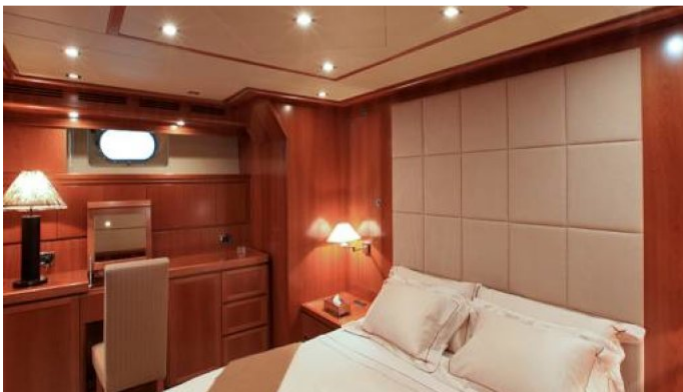

GUESTS	CABINS	CREW
10	5	5

CABIN CONFIGURATION
1 Master 2 Double
2 Twin

CHARTER RATES

SUMMER
from
€50,000 / week + expenses

WINTER
from
€45,000 / week + expenses

Details correct as of 26 May, 2017

FOR MORE INFORMATION:

[CLICK HERE](#) 

or SCAN QR CODE

MORE PHOTOS, VIDEO OR INTERACTIVE DECK PLANS:

[CLICK HERE](#)

LUISAMAY YACHT CHARTER

Superyacht LUISAMAY was built in 2007 by Falcon. She is a 31.5m / 103ft falcon 102 motor yacht with exterior design by Falcon and interior styling by . LUISAMAY offers accommodation for up to 10 guests in 5 cabins with additional room for her crew of 5. She features a variety of amenities to ensure comfortable charter vacations, including Air Conditioning, WiFi connection on board, Air Conditioning, Stabilisers underway and Stabilisers underway. She also carries an impressive collection of toys as listed below.

LUISAMAY AMENITIES & TOYS

Air Conditioning

Stabilizers

Wi Fi

For a full up-to-date list of leisure facilities or amenities onboard Motor Yacht Luisamay please contact your Yacht Charter Broker prior to booking your vacation. If there is a particular water toy that you would like, but it is not listed, then it may be possible to rent this equipment for you.