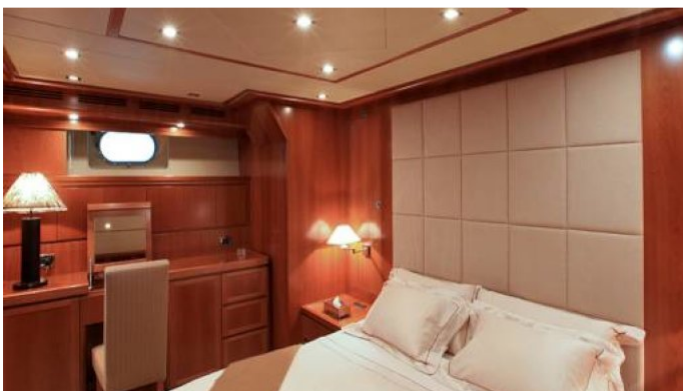

GUESTS	CABINS	CREW
10	5	5

CABIN CONFIGURATION
1 Master 2 Double
2 Twin

CHARTER RATES

SUMMER
from
€50,000 / week + expenses

WINTER
from
€45,000 / week + expenses

Details correct as of 25 Sep, 2017

FOR MORE INFORMATION:

[CLICK HERE](#) 

or SCAN QR CODE

MORE PHOTOS, VIDEO OR INTERACTIVE DECK PLANS:

[CLICK HERE](#)

LUISAMAY YACHT CHARTER

Superyacht LUISAMAY was built in 2007 by Falcon. She is a 31.5m / 103ft falcon 102 motor yacht with exterior design by Falcon and interior styling by . LUISAMAY offers accommodation for up to 10 guests in 5 cabins with additional room for her crew of 5. She features a variety of amenities to ensure comfortable charter vacations, including Air Conditioning, WiFi connection on board, Air Conditioning, Stabilisers underway and Stabilisers underway. She also carries an impressive collection of toys as listed below.

LUISAMAY AMENITIES & TOYS

Air Conditioning

Stabilizers

Wi Fi

For a full up-to-date list of leisure facilities or amenities onboard Motor Yacht Luisamay please contact your Yacht Charter Broker prior to booking your vacation. If there is a particular water toy that you would like, but it is not listed, then it may be possible to rent this equipment for you.