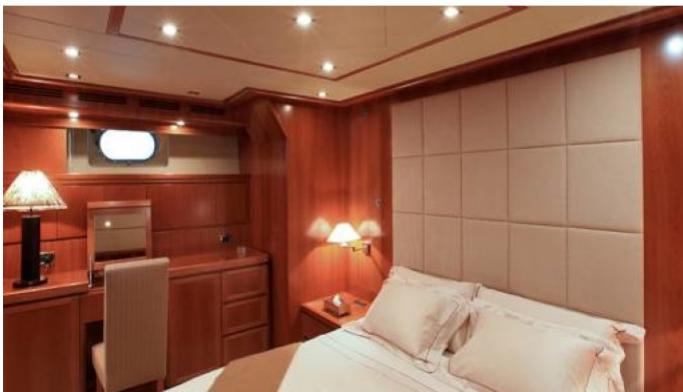

GUESTS	CABINS	CREW
10	5	5

CABIN CONFIGURATION
1 Master 2 Double
2 Twin

CHARTER RATES

SUMMER
from
€50,000 / week + expenses

WINTER
from
€45,000 / week + expenses

Details correct as of 23 Nov, 2017

FOR MORE INFORMATION:

[CLICK HERE](#) 

or SCAN QR CODE

MORE PHOTOS, VIDEO OR INTERACTIVE DECK PLANS:

[CLICK HERE](#)

LUISAMAY YACHT CHARTER

Superyacht LUISAMAY was built in 2007 by Falcon. She is a 31.5m / 103ft falcon 102 motor yacht with exterior design by Falcon and interior styling by . LUISAMAY offers accommodation for up to 10 guests in 5 cabins with additional room for her crew of 5. She features a variety of amenities to ensure comfortable charter vacations, including Air Conditioning, WiFi connection on board, Air Conditioning, Stabilisers underway and Stabilisers underway. She also carries an impressive collection of toys as listed below.

LUISAMAY AMENITIES & TOYS

Air Conditioning

Stabilizers

Wi Fi

For a full up-to-date list of leisure facilities or amenities onboard Motor Yacht Luisamay please contact your Yacht Charter Broker prior to booking your vacation. If there is a particular water toy that you would like, but it is not listed, then it may be possible to rent this equipment for you.