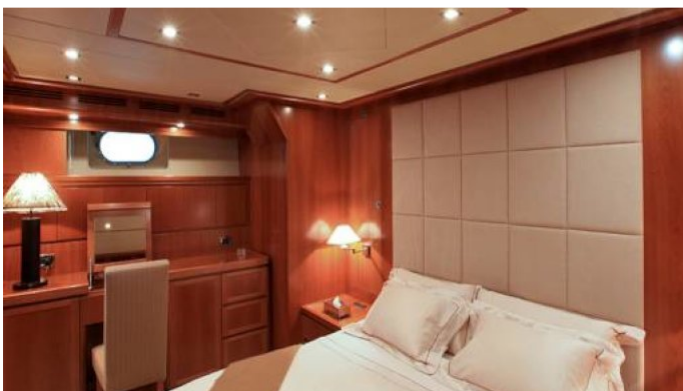

GUESTS	CABINS	CREW
10	5	5

CABIN CONFIGURATION
1 Master 2 Double
2 Twin

CHARTER RATES

SUMMER
from
€48,000 / week + expenses

WINTER
from
€48,000 / week + expenses

Details correct as of 25 Jun, 2018

FOR MORE INFORMATION:

[CLICK HERE](#) 

or SCAN QR CODE

MORE PHOTOS, VIDEO OR INTERACTIVE DECK PLANS:

[CLICK HERE](#)

LUISAMAY YACHT CHARTER

Superyacht LUISAMAY was built in 2007 by Falcon. She is a 31.5m / 103ft falcon 102 motor yacht with exterior design by Falcon and interior styling by . LUISAMAY offers accommodation for up to 10 guests in 5 cabins with additional room for her crew of 5. She features a variety of amenities to ensure comfortable charter vacations, including Air Conditioning, WiFi connection on board and Stabilisers underway. She also carries an impressive collection of toys as listed below.

LUISAMAY AMENITIES & TOYS

Air Conditioning

Stabilizers

Wi Fi

For a full up-to-date list of leisure facilities or amenities onboard Motor Yacht Luisamay please contact your Yacht Charter Broker prior to booking your vacation. If there is a particular water toy that you would like, but it is not listed, then it may be possible to rent this equipment for you.