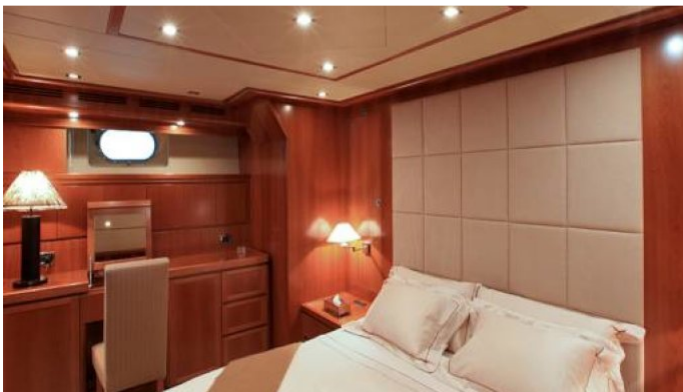

FOR MORE INFORMATION:

[CLICK HERE](#)

or SCAN QR CODE

MORE PHOTOS, VIDEO OR INTERACTIVE DECK PLANS:

[CLICK HERE](#)

LUISAMAY YACHT CHARTER

Superyacht LUISAMAY was built in 2007 by Falcon. She is a 31.5m / 103ft falcon 102 motor yacht with exterior design by Falcon and interior styling by . LUISAMAY offers accommodation for up to 10 guests in 5 cabins with additional room for her crew of 5. She features a variety of amenities to ensure comfortable charter vacations, including Air Conditioning, WiFi connection on board, Air Conditioning, Stabilisers underway and Stabilisers underway. She also carries an impressive collection of toys as listed below.

LUISAMAY AMENITIES & TOYS

Air Conditioning

Stabilizers

Wi Fi

For a full up-to-date list of leisure facilities or amenities onboard Motor Yacht Luisamay please contact your Yacht Charter Broker prior to booking your vacation. If there is a particular water toy that you would like, but it is not listed, then it may be possible to rent this equipment for you.