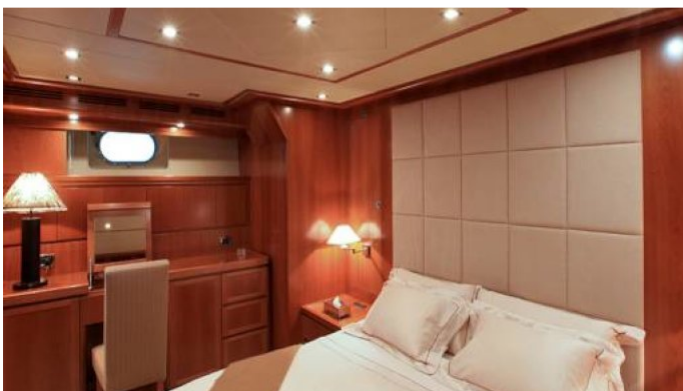

GUESTS	CABINS	CREW
10	5	5

CABIN CONFIGURATION
1 Master 2 Double
2 Twin

CHARTER RATES

SUMMER
from
€48,000 / week + expenses

WINTER
from
€48,000 / week + expenses

Details correct as of 24 Apr, 2018

FOR MORE INFORMATION:

[CLICK HERE](#) 

or SCAN QR CODE

MORE PHOTOS, VIDEO OR INTERACTIVE DECK PLANS:

[CLICK HERE](#)

LUISAMAY YACHT CHARTER

Superyacht LUISAMAY was built in 2007 by Falcon. She is a 31.5m / 103ft falcon 102 motor yacht with exterior design by Falcon and interior styling by . LUISAMAY offers accommodation for up to 10 guests in 5 cabins with additional room for her crew of 5. She features a variety of amenities to ensure comfortable charter vacations, including Air Conditioning, WiFi connection on board, Air Conditioning, Stabilisers underway and Stabilisers underway. She also carries an impressive collection of toys as listed below.

LUISAMAY AMENITIES & TOYS

Air Conditioning

Stabilizers

Wi Fi

For a full up-to-date list of leisure facilities or amenities onboard Motor Yacht Luisamay please contact your Yacht Charter Broker prior to booking your vacation. If there is a particular water toy that you would like, but it is not listed, then it may be possible to rent this equipment for you.