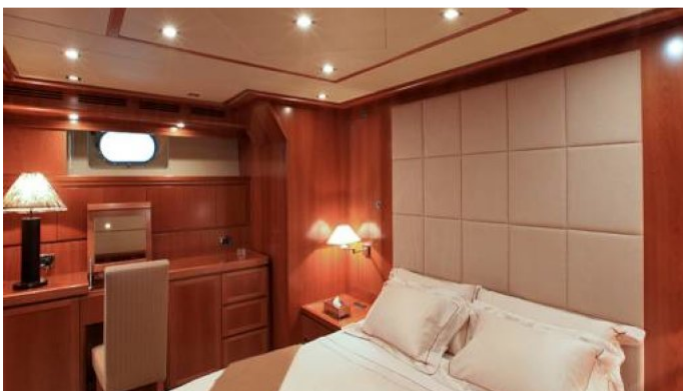

GUESTS	CABINS	CREW
10	5	5

CABIN CONFIGURATION
1 Master 2 Double
2 Twin

CHARTER RATES

SUMMER
from
€50,000 / week + expenses

WINTER
from
€45,000 / week + expenses

Details correct as of 21 Feb, 2018

FOR MORE INFORMATION:

[CLICK HERE](#) 

or SCAN QR CODE

MORE PHOTOS, VIDEO OR INTERACTIVE DECK PLANS:

[CLICK HERE](#)

LUISAMAY YACHT CHARTER

Superyacht LUISAMAY was built in 2007 by Falcon. She is a 31.5m / 103ft falcon 102 motor yacht with exterior design by Falcon and interior styling by . LUISAMAY offers accommodation for up to 10 guests in 5 cabins with additional room for her crew of 5. She features a variety of amenities to ensure comfortable charter vacations, including Air Conditioning, WiFi connection on board, Air Conditioning, Stabilisers underway and Stabilisers underway. She also carries an impressive collection of toys as listed below.

LUISAMAY AMENITIES & TOYS

Air Conditioning

Stabilizers

Wi Fi

For a full up-to-date list of leisure facilities or amenities onboard Motor Yacht Luisamay please contact your Yacht Charter Broker prior to booking your vacation. If there is a particular water toy that you would like, but it is not listed, then it may be possible to rent this equipment for you.