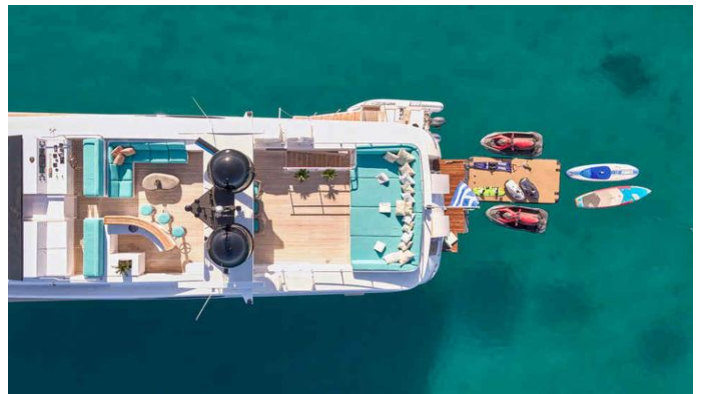

Details correct as of 17 May, 2025

FOR MORE INFORMATION:

[CLICK HERE](#) 

or SCAN QR CODE

MORE PHOTOS, VIDEO OR INTERACTIVE DECK PLANS:

[CLICK HERE](#)

LOANA YACHT CHARTER

Superyacht LOANA was built in 2006 by Baglietto. She is a 35m / 114'10 Baglietto 34m Fast Yacht motor yacht with exterior design by Francesco Paszkowski Design and interior styling by Francesco Paszkowski Design . Loana offers accommodation for up to 12 guests in 5 cabins with additional room for her crew of 7. She features a variety of amenities to ensure comfortable charter vacations, including, Air Conditioning & Stabilisers underway. She also carries an impressive collection of toys as listed below.

LOANA AMENITIES & TOYS

Stabilizers Underway

Exterior Bar

Bow Thruster

Underwater Lights

Sun Deck

Wi-Fi

Swimming Platform

Sunpads

Air Conditioning

For a full up-to-date list of leisure facilities or amenities onboard Motor Yacht Loana please contact your Yacht Charter Broker prior to booking your vacation. If there is a particular water toy that you would like, but it is not listed, then it may be possible to rent this equipment for you.