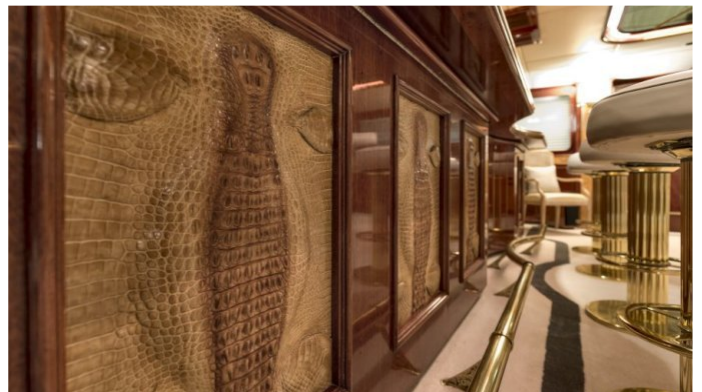

MORE PHOTOS, VIDEO OR INTERACTIVE DECK PLANS:

[CLICK HERE](#)

This document is not contractual. The yacht charters and their particulars displayed in the results above are displayed in good faith and whilst believed to be correct are not guaranteed. YachtCharterFleet.com does not warrant or assume any legal liability or responsibility for the accuracy, completeness, or usefulness of any information and/or images displayed. All information is subject to change without notice and is without warranty. Your preferred charter broker should provide you with yacht specifications, brochure and rates for your chosen dates during your charter yacht selection process. Starting prices are shown in a range of currencies for a one-week charter, unless otherwise indicated.