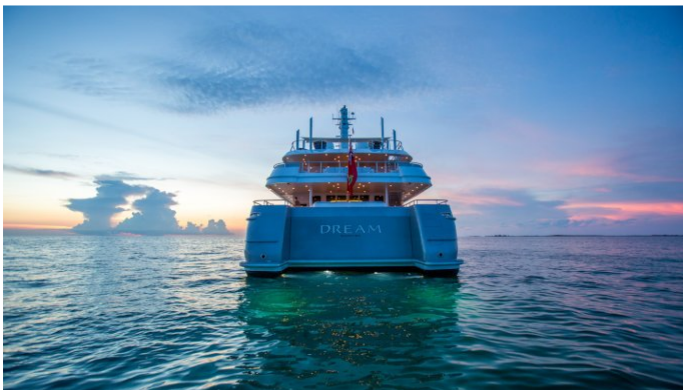

MORE PHOTOS, VIDEO OR INTERACTIVE DECK PLANS:

[CLICK HERE](#)