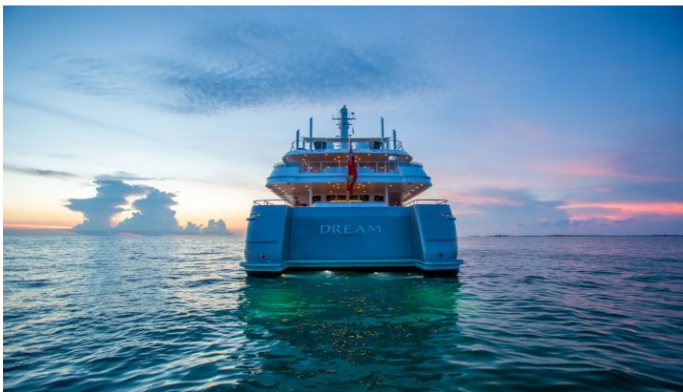

MORE PHOTOS, VIDEO OR INTERACTIVE DECK PLANS:

[CLICK HERE](#)