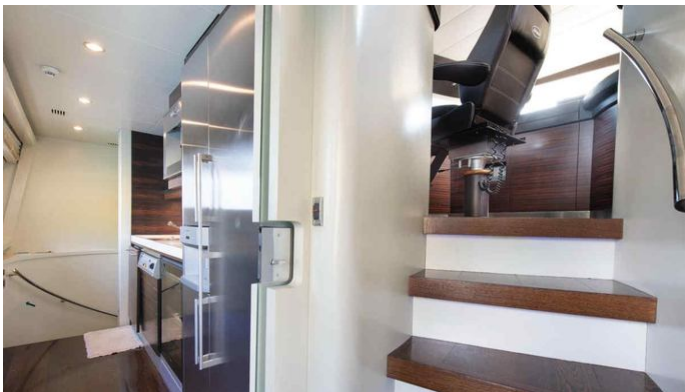

MORE PHOTOS, VIDEO OR INTERACTIVE DECK PLANS:

[CLICK HERE](#)