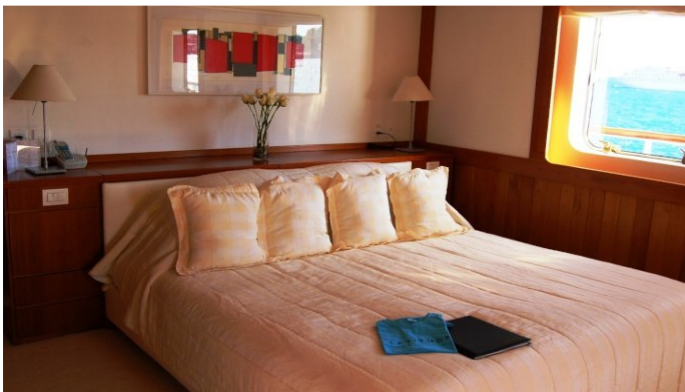

ACCOMMODATION

GUESTS	CABINS	CREW
12	6	14

CABIN CONFIGURATION
1 Master 3 Double
2 Twin

CHARTER RATES

Details correct as of 21 May, 2018

FOR MORE INFORMATION:

[CLICK HERE](#) 

or SCAN QR CODE

MORE PHOTOS, VIDEO OR INTERACTIVE DECK PLANS:

 [CLICK HERE](#)

LATITUDE YACHT CHARTER

Superyacht LATITUDE was built in 1973 by Hitzler Werft. She is a 51.82m / 170ft motor yacht with exterior design by Hitzler Werft and interior styling by . LATITUDE offers accommodation for up to 12 guests in 6 cabins with additional room for her crew of 14. She features a variety of amenities to ensure comfortable charter vacations, including Air Conditioning, WiFi connection on board, Deck Jacuzzi and Stabilisers underway. She also carries an impressive collection of toys as listed below.

LATITUDE AMENITIES & TOYS

	Air Conditioning		Deck Jacuzzi		Fishing
	Kayaking		Kite Surf		Sailing
	Satellite TV		Surfboard		Swimming Pool
	Trampoline		Water Ski		Wi Fi
	Wind Surf				

For a full up-to-date list of leisure facilities or amenities onboard Motor Yacht Latitude please contact your Yacht Charter Broker prior to booking your vacation. If there is a particular water toy that you would like, but it is not listed, then it may be possible to rent this equipment for you.