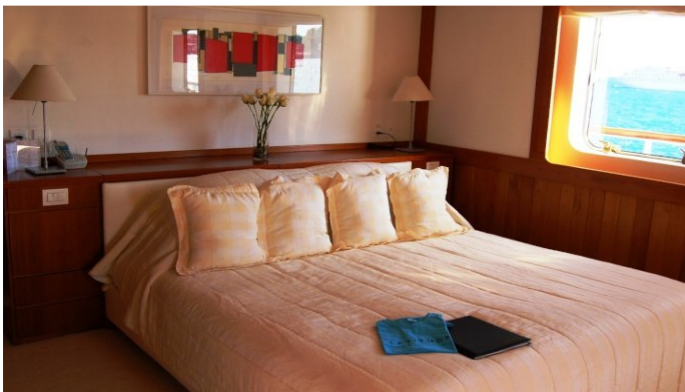

ACCOMMODATION

GUESTS	CABINS	CREW
12	6	14

CABIN CONFIGURATION
1 Master 3 Double
2 Twin

CHARTER RATES

Details correct as of 17 Mar, 2018

FOR MORE INFORMATION:

[CLICK HERE](#) 

or SCAN QR CODE

MORE PHOTOS, VIDEO OR INTERACTIVE DECK PLANS:

 [CLICK HERE](#)

LATITUDE YACHT CHARTER

Superyacht LATITUDE was built in 1973 by Hitzler Werft. She is a 51.82m / 170ft motor yacht with exterior design by Hitzler Werft and interior styling by . LATITUDE offers accommodation for up to 12 guests in 6 cabins with additional room for her crew of 14. She features a variety of amenities to ensure comfortable charter vacations, including Air Conditioning, WiFi connection on board, Deck Jacuzzi, Stabilisers underway, Air Conditioning, Stabilisers underway and Jacuzzi (on deck). She also carries an impressive collection of toys as listed below.

LATITUDE AMENITIES & TOYS

	Air Conditioning		Deck Jacuzzi		Fishing
	Kayaking		Kite Surf		Sailing
	Satellite TV		Surfboard		Swimming Pool
	Trampoline		Water Ski		Wi Fi
	Wind Surf				

For a full up-to-date list of leisure facilities or amenities onboard Motor Yacht Latitude please contact your Yacht Charter Broker prior to booking your vacation. If there is a particular water toy that you would like, but it is not listed, then it may be possible to rent this equipment for you.