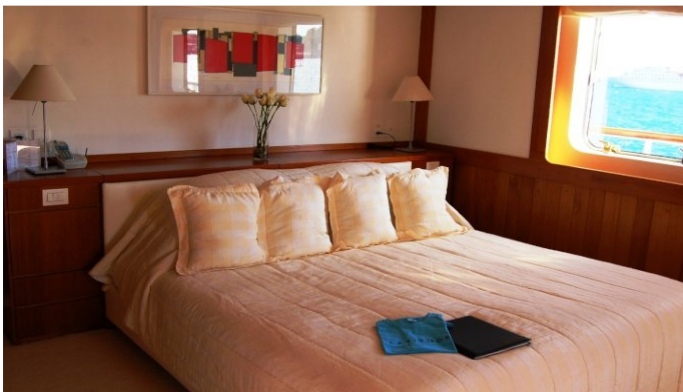

MORE PHOTOS, VIDEO OR INTERACTIVE DECK PLANS:

[CLICK HERE](#)