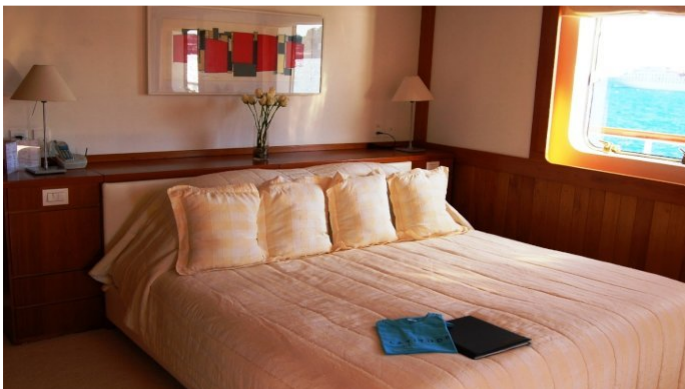

ACCOMMODATION

GUESTS	CABINS	CREW
12	6	14

CABIN CONFIGURATION
1 Master 3 Double
2 Twin

CHARTER RATES

Details correct as of 17 Dec, 2017

FOR MORE INFORMATION:

[CLICK HERE](#) 

or SCAN QR CODE

MORE PHOTOS, VIDEO OR INTERACTIVE DECK PLANS:

[CLICK HERE](#)

LATITUDE YACHT CHARTER

Superyacht LATITUDE was built in 1973 by Hitzler Werft. She is a 51.82m / 170ft motor yacht with exterior design by Hitzler Werft and interior styling by . LATITUDE offers accommodation for up to 12 guests in 6 cabins with additional room for her crew of 14. She features a variety of amenities to ensure comfortable charter vacations, including Air Conditioning, WiFi connection on board, Deck Jacuzzi, Stabilisers underway, Air Conditioning, Stabilisers underway and Jacuzzi (on deck). She also carries an impressive collection of toys as listed below.

LATITUDE AMENITIES & TOYS

	Air Conditioning		Deck Jacuzzi		Fishing
	Kayaking		Kite Surf		Sailing
	Satellite TV		Surfboard		Swimming Pool
	Trampoline		Water Ski		Wi Fi
	Wind Surf				

For a full up-to-date list of leisure facilities or amenities onboard Motor Yacht Latitude please contact your Yacht Charter Broker prior to booking your vacation. If there is a particular water toy that you would like, but it is not listed, then it may be possible to rent this equipment for you.