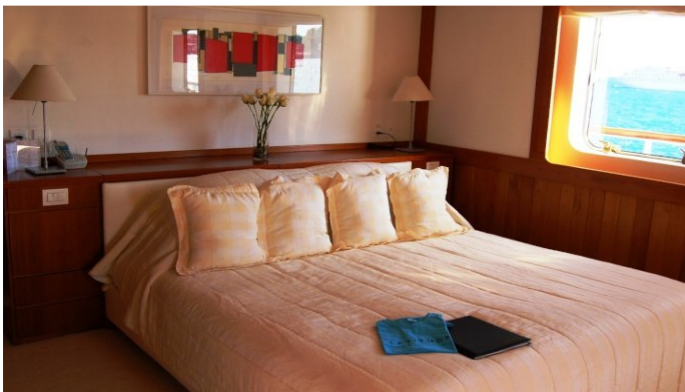

MORE PHOTOS, VIDEO OR INTERACTIVE DECK PLANS:

[CLICK HERE](#)