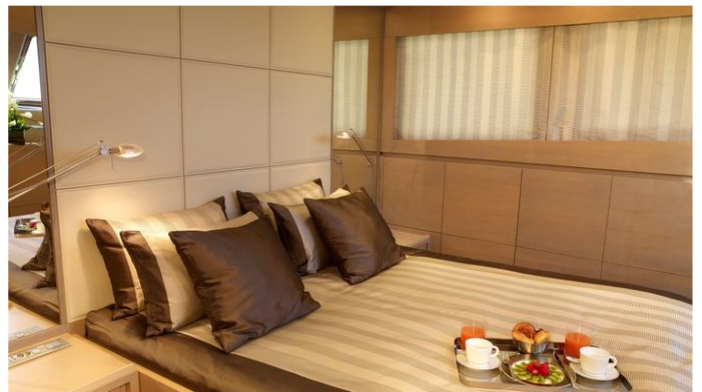

MORE PHOTOS, VIDEO OR INTERACTIVE DECK PLANS:

[CLICK HERE](#)