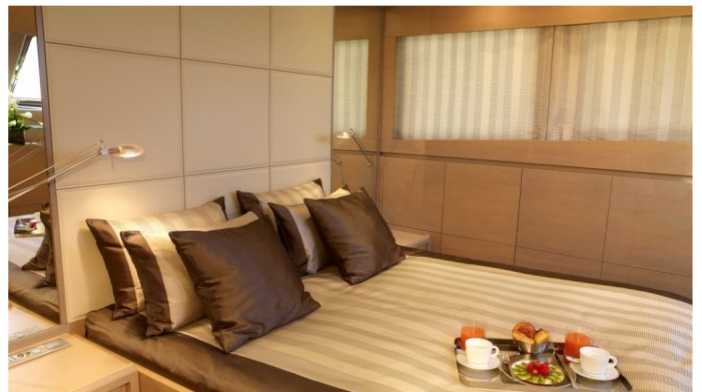

MORE PHOTOS, VIDEO OR INTERACTIVE DECK PLANS:

[CLICK HERE](#)