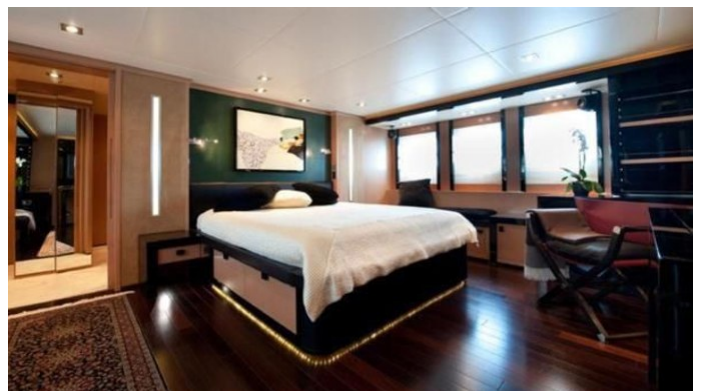

IZUMI

Yacht Charter Details for 'Izumi', the 36.5m Superyacht built by Palmer Johnson

SPECIFICATIONS

LENGTH
36.5m / 119'9

BEAM DRAFT
7.32m / 24' 1.98m / 6'6

YEAR REFIT
2008 2022

CRUISING SPEED
24 Knots

ACCOMMODATION

GUESTS	CABINS	CREW
7	4	6

CABIN CONFIGURATION
1 Master 2 Double
1 Single

NOT FOR CHARTER

This is a 'Private Yacht' and is not for charter

FOR MORE INFORMATION:

[CLICK HERE](#) 

or SCAN QR CODE

MORE PHOTOS, VIDEO OR INTERACTIVE DECK PLANS: