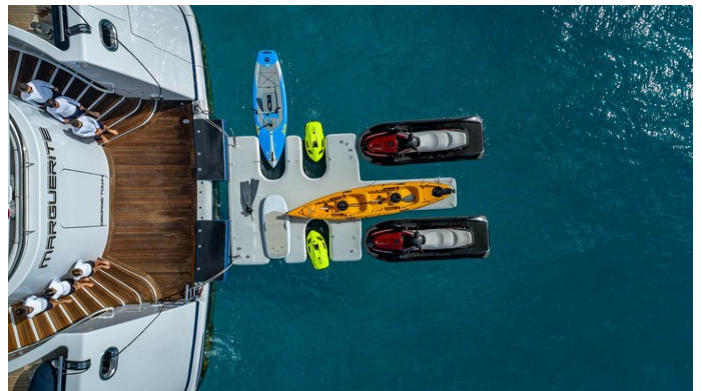

MORE PHOTOS, VIDEO OR INTERACTIVE DECK PLANS: