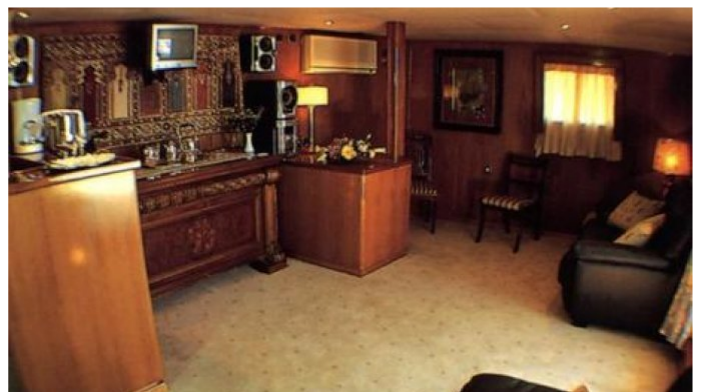

or SCAN QR CODE

MORE PHOTOS, VIDEO OR INTERACTIVE DECK PLANS:

[CLICK HERE](#)

ELIKI YACHT CHARTER

Superyacht ELIKI was built in 1960 by Botje Ensing & Co. She is a 39.6m / 130ft motor yacht with exterior design by Botje Ensing & Co and interior styling by Botje Ensing & Co. ELIKI offers accommodation for up to 12 guests in 6 cabins with additional room for her crew of 9. She features a variety of amenities to ensure comfortable charter vacations, including Gym and Air Conditioning. She also carries an impressive collection of toys as listed below.