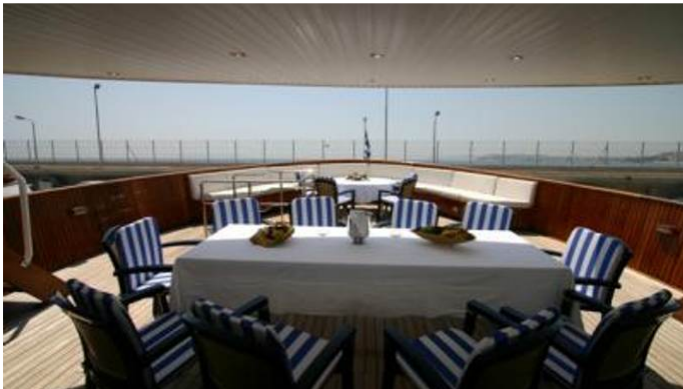

[CLICK HERE](#)

or SCAN QR CODE

MORE PHOTOS, VIDEO OR INTERACTIVE DECK PLANS:

 [CLICK HERE](#)

ELIKI YACHT CHARTER

Superyacht ELIKI was built in 1960 by Botje Ensing & Co. She is a 39.6m / 129'11 Custom motor yacht with exterior design by Botje Ensing & Co and interior styling by Botje Ensing & Co . Eliki offers accommodation for up to 12 guests in 6 cabins with additional room for her crew of 9. She features a variety of amenities to ensure comfortable charter vacations, including, GYM & Air Conditioning. She also carries an impressive collection of toys as listed below.

ELIKI AMENITIES & TOYS

Gym

Air Conditioning

For a full up-to-date list of leisure facilities or amenities onboard Motor Yacht Eliki please contact your Yacht Charter Broker prior to booking your vacation. If there is a particular water toy that you would like, but it is not listed, then it may be possible to rent this equipment for you.