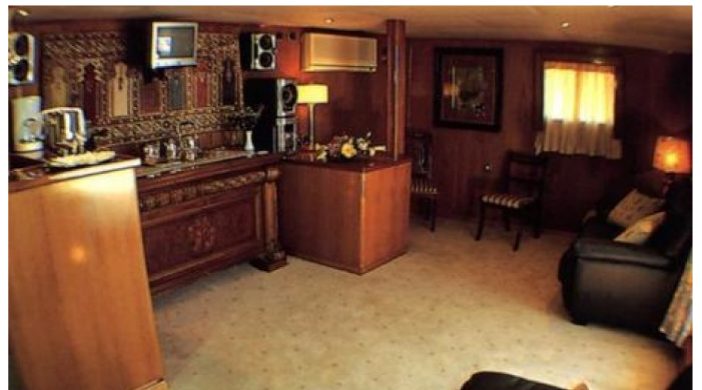

or SCAN QR CODE

MORE PHOTOS, VIDEO OR INTERACTIVE DECK PLANS:

[CLICK HERE](#)

ELIKI YACHT CHARTER

Superyacht ELIKI was built in 1960 by Botje Ensing & Co. She is a 39.6m / 130ft motor yacht with exterior design by Botje Ensing & Co and interior styling by Botje Ensing & Co. ELIKI offers accommodation for up to 12 guests in 6 cabins with additional room for her crew of 9. She features a variety of amenities to ensure comfortable charter vacations, including Gym and Air Conditioning. She also carries an impressive collection of toys as listed below.