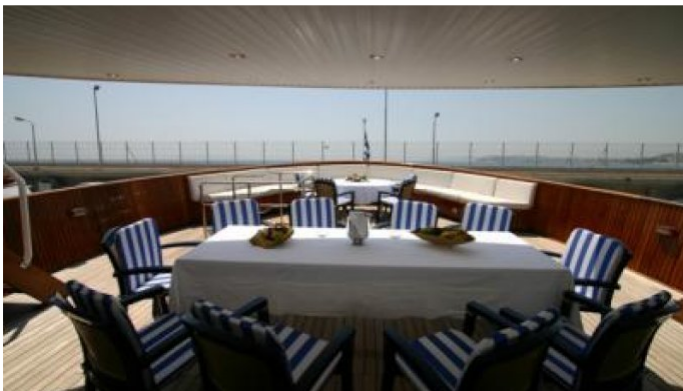

or SCAN QR CODE

MORE PHOTOS, VIDEO OR INTERACTIVE DECK PLANS:

[CLICK HERE](#)

ELIKI YACHT CHARTER

Superyacht ELIKI was built in 1960 by Botje Ensing & Co. She is a 39.6m / 130ft motor yacht with exterior design by Botje Ensing & Co and interior styling by Botje Ensing & Co. ELIKI offers accommodation for up to 12 guests in 6 cabins with additional room for her crew of 9. She features a variety of amenities to ensure comfortable charter vacations, including Gym and Air Conditioning. She also carries an impressive collection of toys as listed below.

ELIKI AMENITIES & TOYS

For a full up-to-date list of leisure facilities or amenities onboard Motor Yacht Eliki please contact your Yacht Charter Broker prior to booking your vacation. If there is a particular water toy that you would like, but it is not listed, then it may be possible to rent this equipment for you.