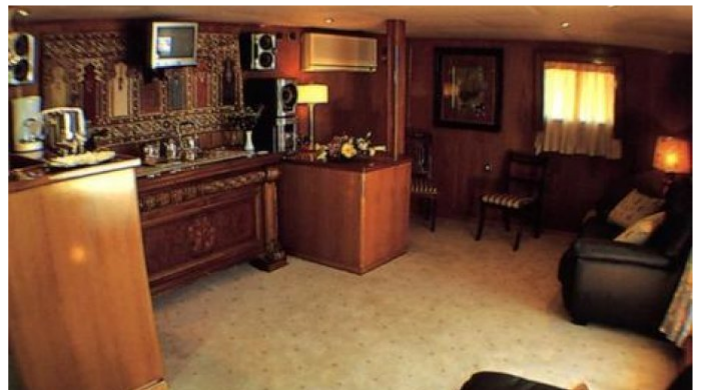

MORE PHOTOS, VIDEO OR INTERACTIVE DECK PLANS:

[CLICK HERE](#)