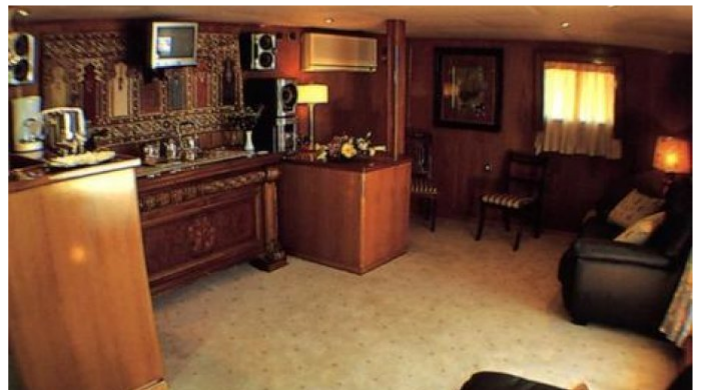

or SCAN QR CODE

MORE PHOTOS, VIDEO OR INTERACTIVE DECK PLANS:

 [CLICK HERE](#)

ELIKI YACHT CHARTER

Superyacht ELIKI was built in 1960 by Botje Ensing & Co. She is a 39.6m / 130ft motor yacht with exterior design by Botje Ensing & Co and interior styling by Botje Ensing & Co. ELIKI offers accommodation for up to 12 guests in 6 cabins with additional room for her crew of 9. She features a variety of amenities to ensure comfortable charter vacations, including Gym and Air Conditioning. She also carries an impressive collection of toys as listed below.