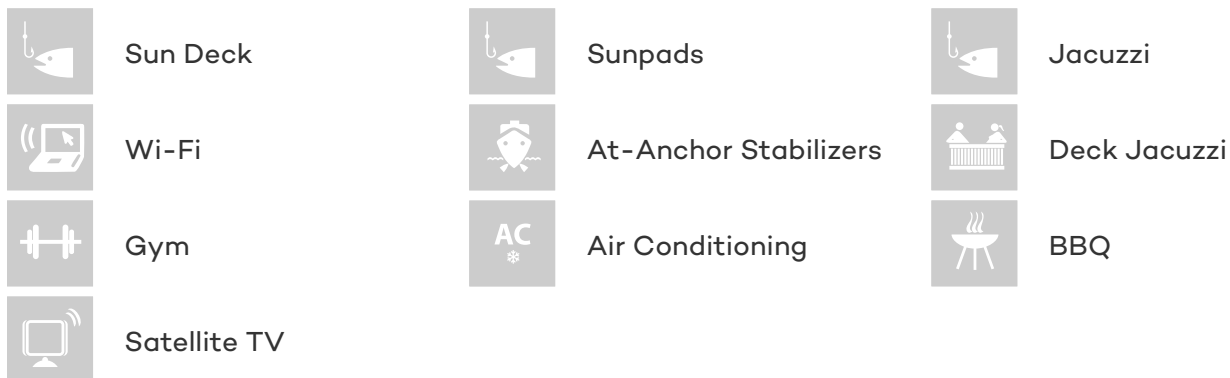

€130,000 / week + expenses

Details correct as of 8 Dec, 2021

FOR MORE INFORMATION:

[CLICK HERE](#)

or **SCAN QR CODE**

MORE PHOTOS, VIDEO OR INTERACTIVE DECK PLANS:

[CLICK HERE](#)

LUCY III YACHT CHARTER

Superyacht LUCY III was built in 1992 by Lurssen. She is a 46.3m / 151'11 Custom motor yacht with exterior design by Gerhard Gilgenast and interior styling by Silvestrin Design . Lucy III offers accommodation for up to 10 guests in 5 cabins with additional room for her crew of 10. She features a variety of amenities to ensure comfortable charter vacations, including, Air Conditioning, WiFi connection on board, Deck Jacuzzi, Sun Deck, Sunpads & Gym/exercise equipment. She also carries an impressive collection of toys as listed below.

LUCY III AMENITIES & TOYS

For a full up-to-date list of leisure facilities or amenities onboard Motor Yacht Lucy III please contact your Yacht Charter Broker prior to booking your vacation. If there is a particular water toy that you would like, but it is not listed, then it may be possible to rent this equipment for you.