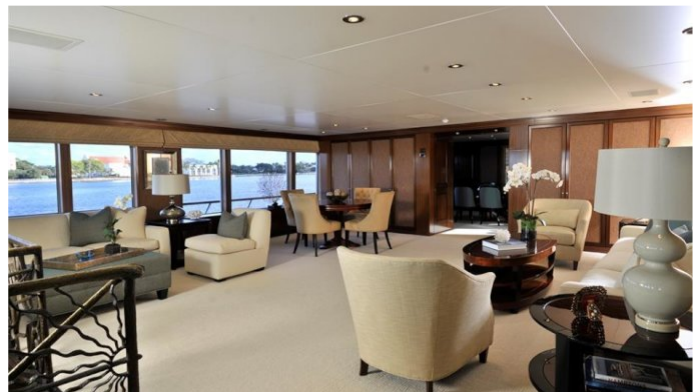

MORE PHOTOS, VIDEO OR INTERACTIVE DECK PLANS:

[CLICK HERE](#)

This document is not contractual. The yacht charters and their particulars displayed in the results above are displayed in good faith and whilst believed to be correct are not guaranteed. YachtCharterFleet.com does not warrant or assume any legal liability or responsibility for the accuracy, completeness, or usefulness of any information and/or images displayed. All information is subject to change without notice and is without warranty. Your preferred charter broker should provide you with yacht specifications, brochure and rates for your chosen dates during your charter yacht selection process. Starting prices are shown in a range of currencies for a one-week charter, unless otherwise indicated.